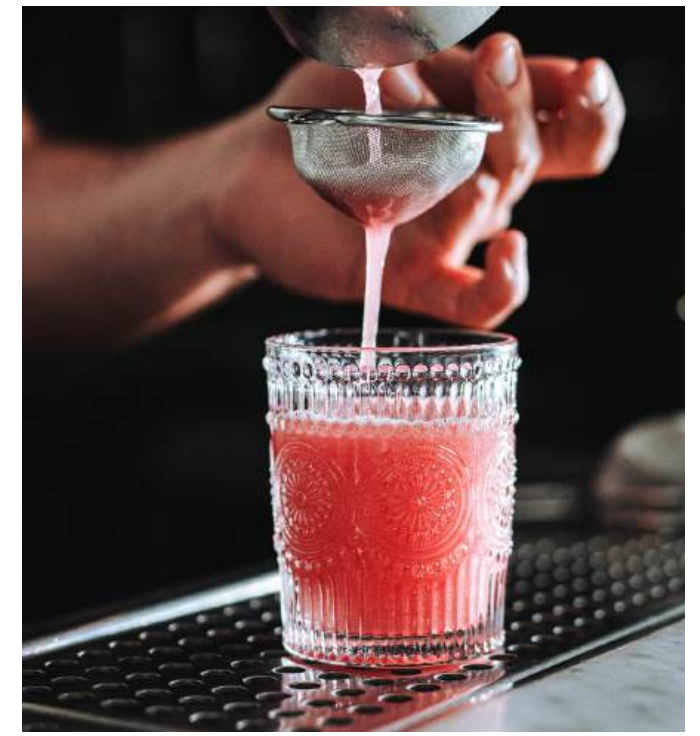

H: 4" W: 3.75" T: 3.75" B: 3"
12 oz. / 355 ml. - 12 Pieces

REVEL

Made for cheers by the pool and toasts on the rooftop, Revel accentuates even the most standard essentials with incredible innovations.

WINE
HUS045-012