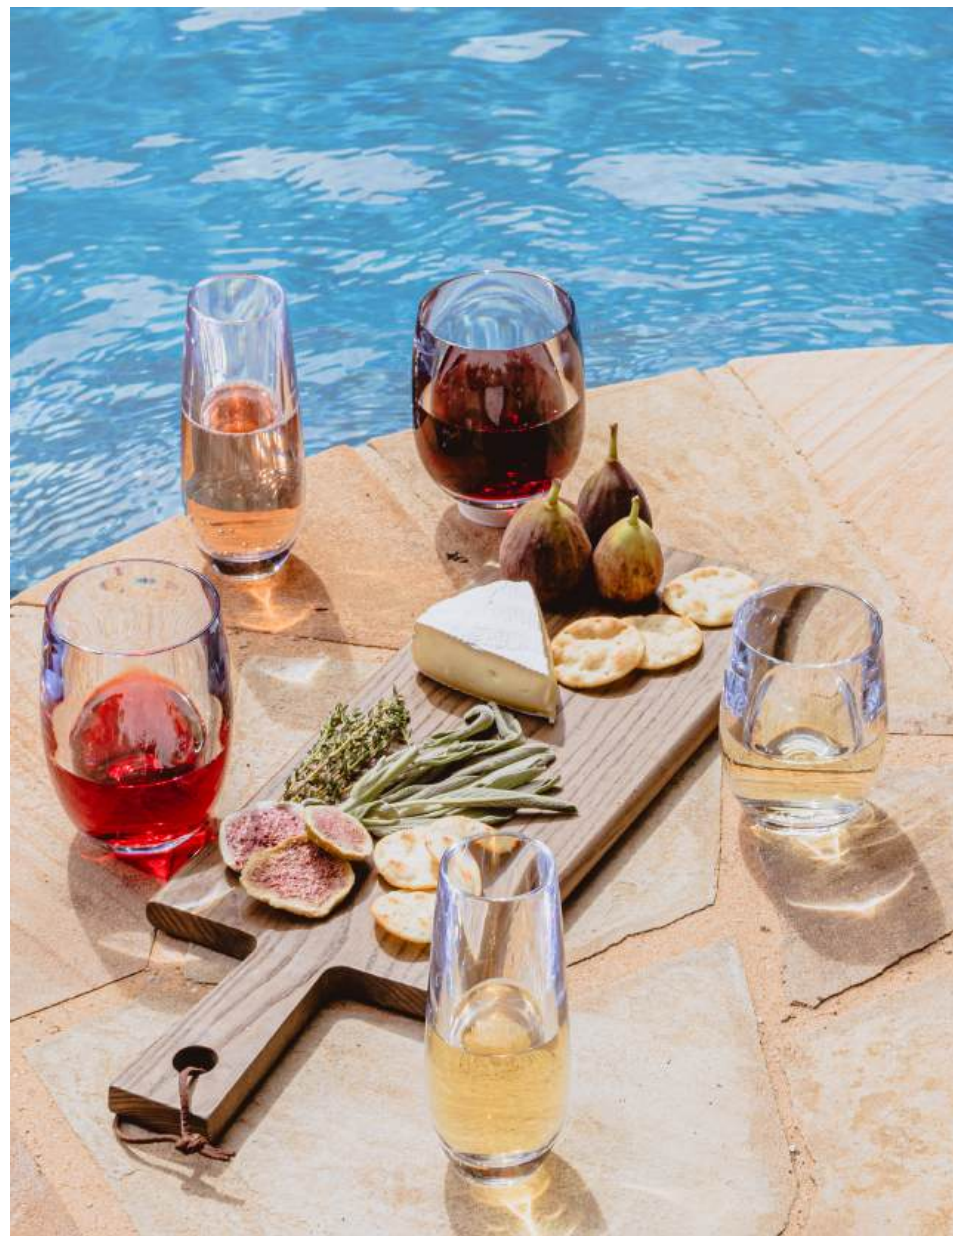

OASIS COLORS

OASIS

Oasis is perfect as a stemless for serving wine and features innovative and elegant touches such as ergonomic grooves on the bottom for a more comfortable hold. Those grooves also serve as a way to channel water away for less staining after dishwashing so you spend less time wiping away water marks and more time with your guests.

H: 4.75" W: 3.5" T: 3.25" B: 2"
13 oz. / 385 ml. - 12 Pieces

H: 4" W: 3.5" T: 3" B: 2"
11 oz. / 325 ml. - 12 Pieces

H: 4" W: 3" T: 2.75" B: 2"
8 oz. / 237 ml. - 12 Pieces

H: 5.5" W: 2.5" T: 2" B: 1.5"
6 oz. / 177 ml. - 12 Pieces

H: 4.75" W: 3.5" T: 3.25" B: 2"
13 oz. / 385 ml. - 12 Pieces

H: 4.75" W: 3.5" T: 3.25" B: 2"
13 oz. / 385 ml. - 12 Pieces

H: 4.75" W: 3.5" T: 3.25" B: 2"
13 oz. / 385 ml. - 12 Pieces