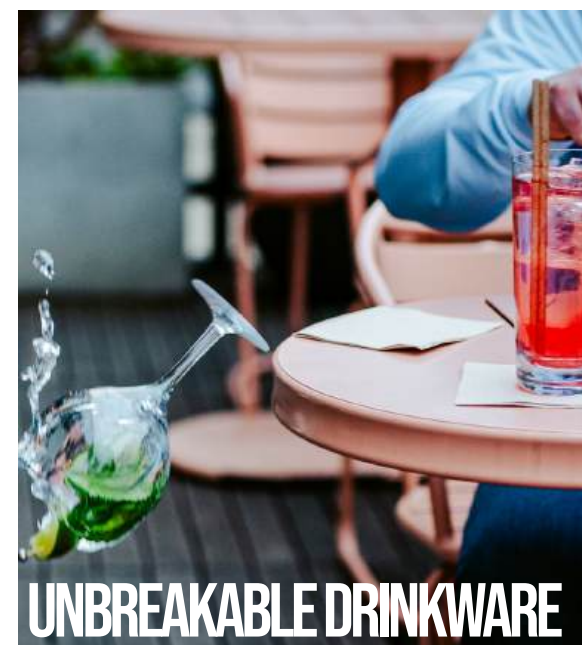

www.bolddrinkware.com

C R Y S T A L
S A P P H I R E

QR CODE

BOLD IS BEST FOR:

- Rooftop
- Patio
- Poolside
- Outdoor Events
- On the Water
- Lounges
- Clubs
- Spas

UNBREAKABLE DRINKWARE

TABLE OF CONTENTS

Ambience	32	Oasis	14
Aloha	30	Oasis Bud Vase	32
Bali	22	Oasis Colors	15
Beer	26	Paradise	31
Bimini	19	Pinnacle	26
Calypso	17	Reef	23
Cascade	28	Revel	20
Cayman	29	Revolution	26
Charisma	24	Shot	27
Club Stack	18	Tiki	27
Exuma	19	Titan	26
Havana	11	Tryst	06
Hyde	10	Vanity	08
Laguna	32	Vogue	31
Maldives	12	Whisper	13
Mirage	16	Custom	33
Mixing Glass	26	Care	34
Stackable	●	Index	35
Height		H	
Top Diameter		T	
Bottom Diameter		B	
Maximum Diameter		D	