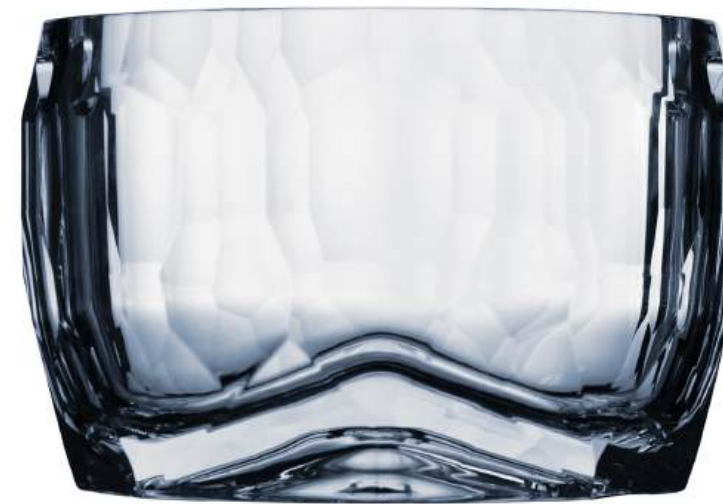

VANITY CHAMPAGNE CHILLER
HUS1012-001

H: 8" W: 11.5" T: 11.5" B: 10.25"
128 oz. / 1 GL - 1 Piece

HYDE

Deep cut lines in a timeless pattern pair with the innovative shine and clarity of Crystal Sapphire for a collection that exudes luxury and charm without sacrificing Bold Drinkware's robust performance.