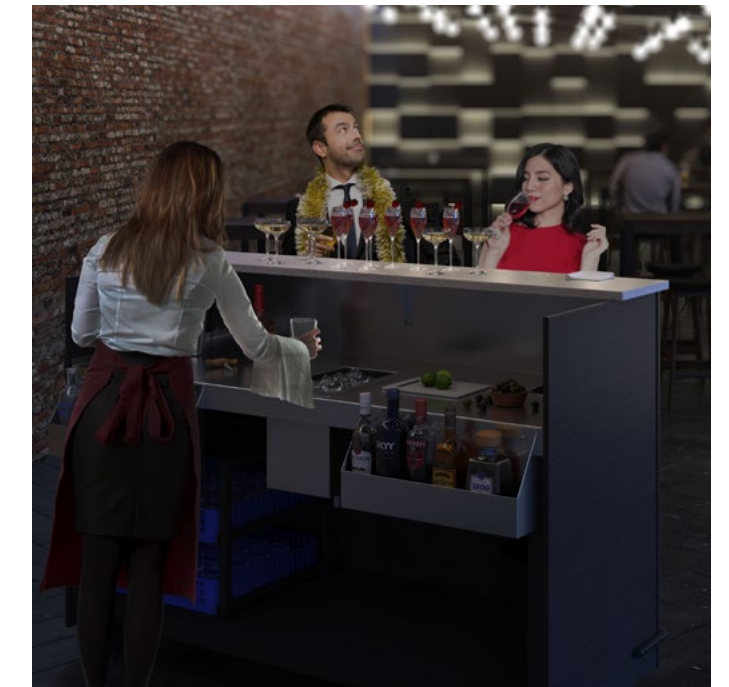

MOBILE BARS & DISPLAY TOWERS

ENHANCE YOUR EVENT

SICO® Mobile Bars & Mobile Display Towers are the perfect solutions for creating exceptional event experiences. Designed to fit and built to last, simply roll the bars and towers into position and let the event begin. Create stunning and elegant buffet presentations by mixing and matching the towers in different heights and finishes or used together to create the perfect bar and back bar. The possibilities are endless.

MOBILE BARS

CRAFTED YOUR WAY WITH OPTIONAL ACCESSORIES

- ① Ice Bin
- ② Speed Rails
- ③ Trash Chute
- ④ Interior Side Splash
- ⑤ Glassware Rack
- ⑥ Corner Bumpers

SERVICE WITH STYLE

Create unique and distinctive designs by selecting from hundreds of standard laminates or maple and oak wood veneers fascia finishes. The service counter is available in solid surface or laminate with Armor-Edge®.

CAPTIVA

VISTA

MOBILE DISPLAY TOWERS

AVALON

A versatile solution perfect for creating elegant buffets for a large crowd, a coffee bar for meetings and events, staged as a bar back or for grab and go items.

Elevate guest experiences by incorporating action stations. Create tableside food presentations, mixology carts or dessert stations. The possibilities are endless.

RIVIERA

PERFECT FOR ANY EVENT

Use the Mobile Bar & Mobile Towers throughout your facility for serving cocktails during social receptions, canapes in prefunction areas or refreshments by the pool.