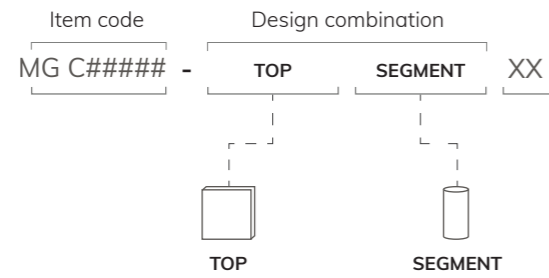

MATERIAL GUIDE

Customize your Roll'n Service Carts by choosing from the different colors and finishes available. Simply choose your preferred design combination by inserting the corresponding letter to its designated space as demonstrated below.

*Brass finish isn't available in configuration with stainless steel handle.

EXAMPLE:

MG CRNX01 M S XX =