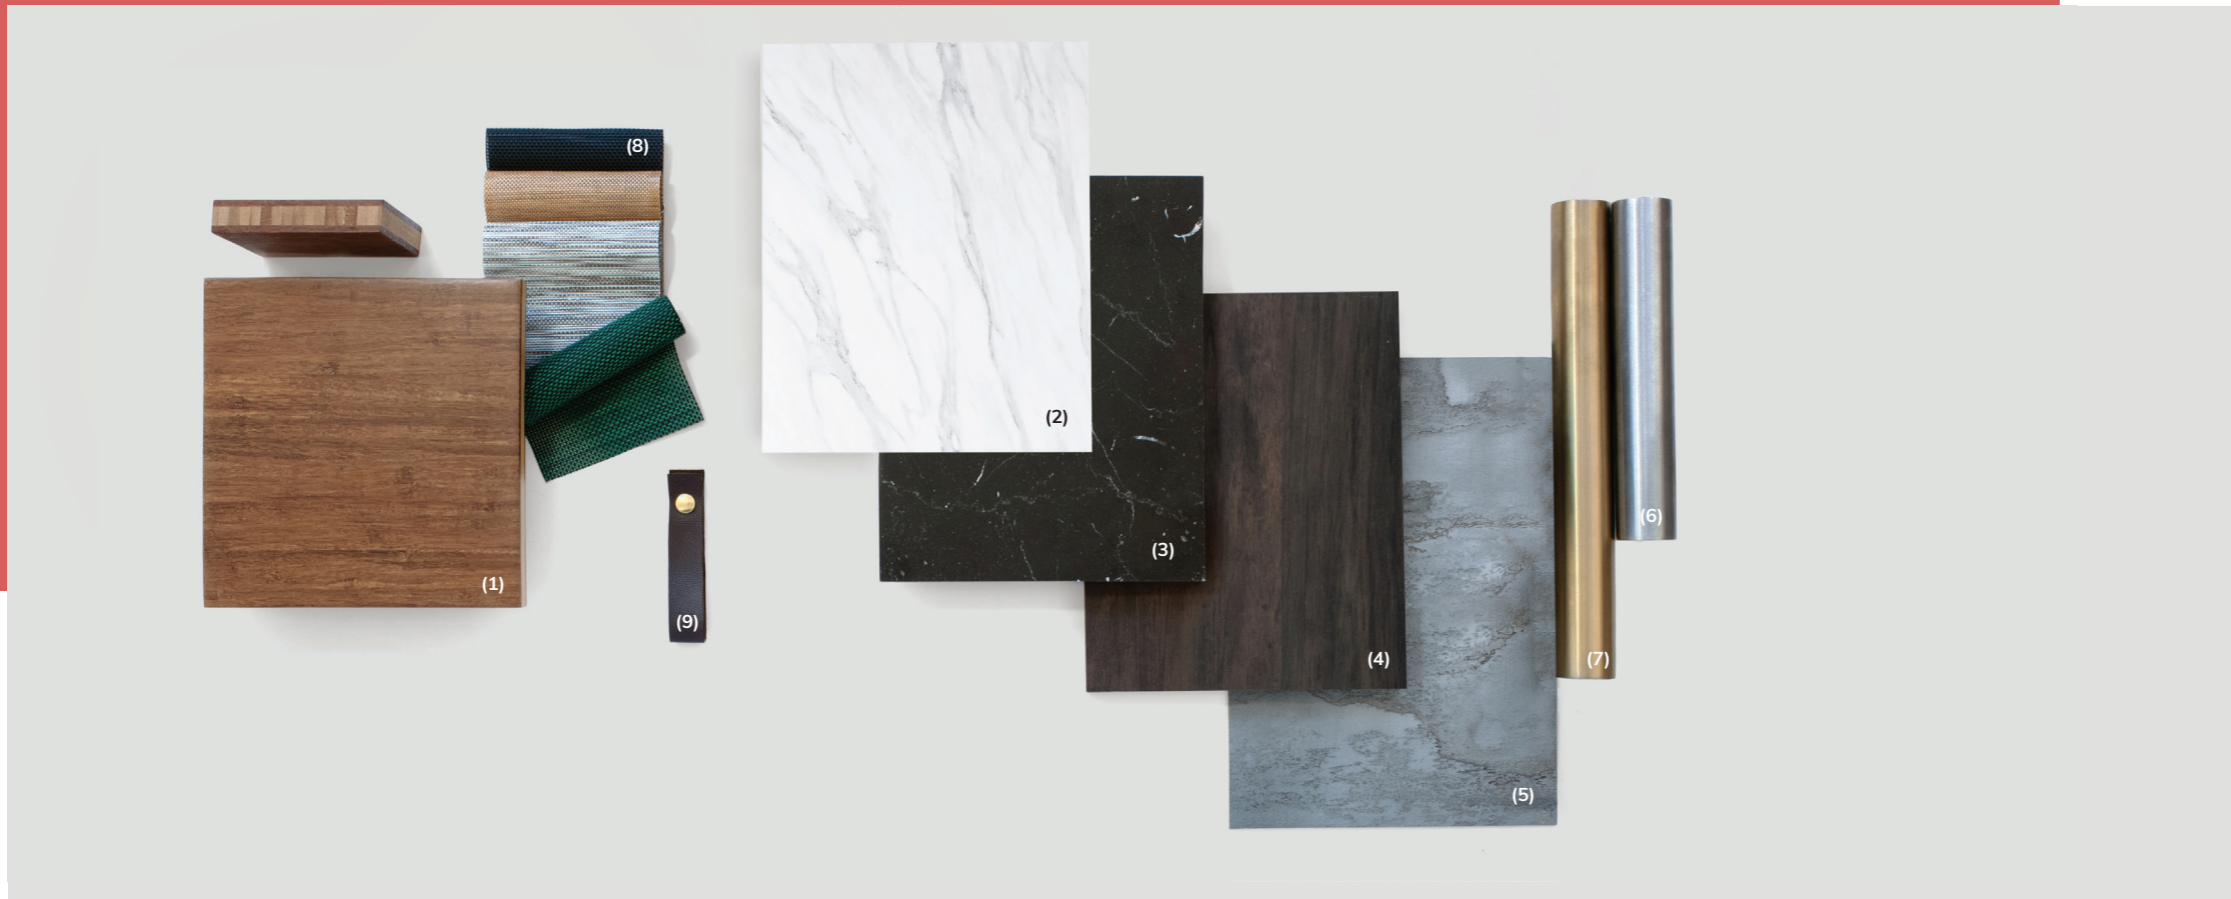

ABOUT THE ROLL'N COLLECTION

Service carts have been part of the hospitality industry for decades, a kind of smaller food cart used by restaurants and hotels to deliver or display food with style, while presenting chosen concepts to guests. Now back in fashion they have again become a must in food service.

Like everything designed by Mogogo, the Roll'n Service Cart collection starts with core elements that include elegance, function and durability, and when combined with a selection of add-ons and accessories, it converts into a cheese serving cart, cocktail cart, and much more. Now available with the options of a stainless handle and heavy-duty bumper, it rolls in style at any location.

MATERIALS

Joining our Bamboo (1) collection is our innovative BHP material. Style and durability were at the forefront in the selection of materials for the Roll'n collection our innovative BHP shelves, a composed material merging layers of High-Pressure Laminate with a Bamboo core, to create a lighter yet durable panel. These BHP Finishes resemble natural materials such as Nero Marquina Marble, Bengali Mango Wood, Grey Slate and our new addition to the family- White Carrera (2-5). In addition, the Roll'n segments (legs) come in brushed stainless steel (6) and brushed brass (7) finish.

Easily cover the shelves on your cart with our original quick covers (8). Durable and easy to clean, they are available in four color options. You can also choose between the luxurious hand-stitched genuine leather (9) handle, or the very durable and easy to clean stainless steel (6) handle.