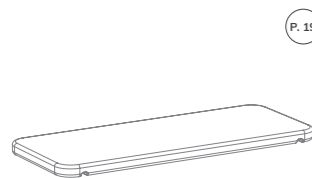

SERVICE CART STORAGE COVERS
2 per box

MG SQCOPV 2901

MG SQCOPV 3601

MG SQCOPV 3701

MG SQCOGP 1201

ADD-ONS

P. 19

CUTTING BOARD
L19" W8" H0.7"
L49cm W20cm H2cm
Border Required

MG SSCMBM 0201

P. 15

CHEESE TRAY
L19" W12" H7"
L49cm W30cm H17cm
Border Required

MG SSCMBM 0501

NEW P. 22

MINI BUFFET EXTENSION
L27.5" W15"
L70cm W38cm
Border Required

MG SADDHX 0301

ADD-ONS