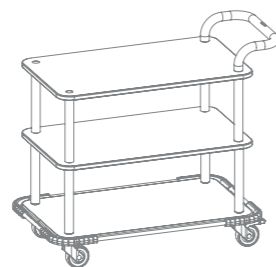

SERVICE CARTS

SERVICE CART WITH LEATHER HANDLE

L41" W21" H36.5"
L104cm W53cm H93cm

MG CRNX01 __ XX

SERVICE CART WITH STAINLESS STEEL HANDLE

L41" W21" H36.5"
L104cm W53cm H93cm

MG CRNX09 __ XX

SERVICE CART WITH LEATHER HANDLE AND HEAVY DUTY BUMPER

L42.5" W24" H36.5"
L108cm W60.5cm H93cm

MG CRNX11 __ XX

SERVICE CART WITH STAINLESS STEEL HANDLE AND HEAVY DUTY BUMPER

L42.5" W24" H36.5"
L108cm W60.5cm H93cm

MG CRNX12 __ XX

QUICK COVERS

SERVICE CART QUICK COVERS
2 per box