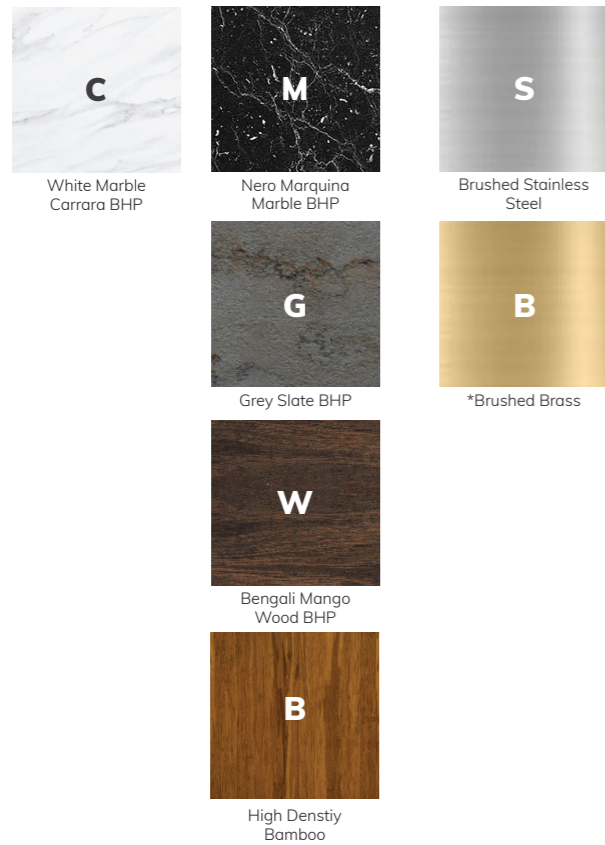

MATERIAL GUIDE

Customize your Roll'n Service Carts by choosing from the different colors and finishes available. Simply choose your preferred design combination by inserting the corresponding letter to its designated space as demonstrated below.

*Brass finish isn't available in configuration with stainless steel handle.

EXAMPLE:

MG CRNX01 M S XX =