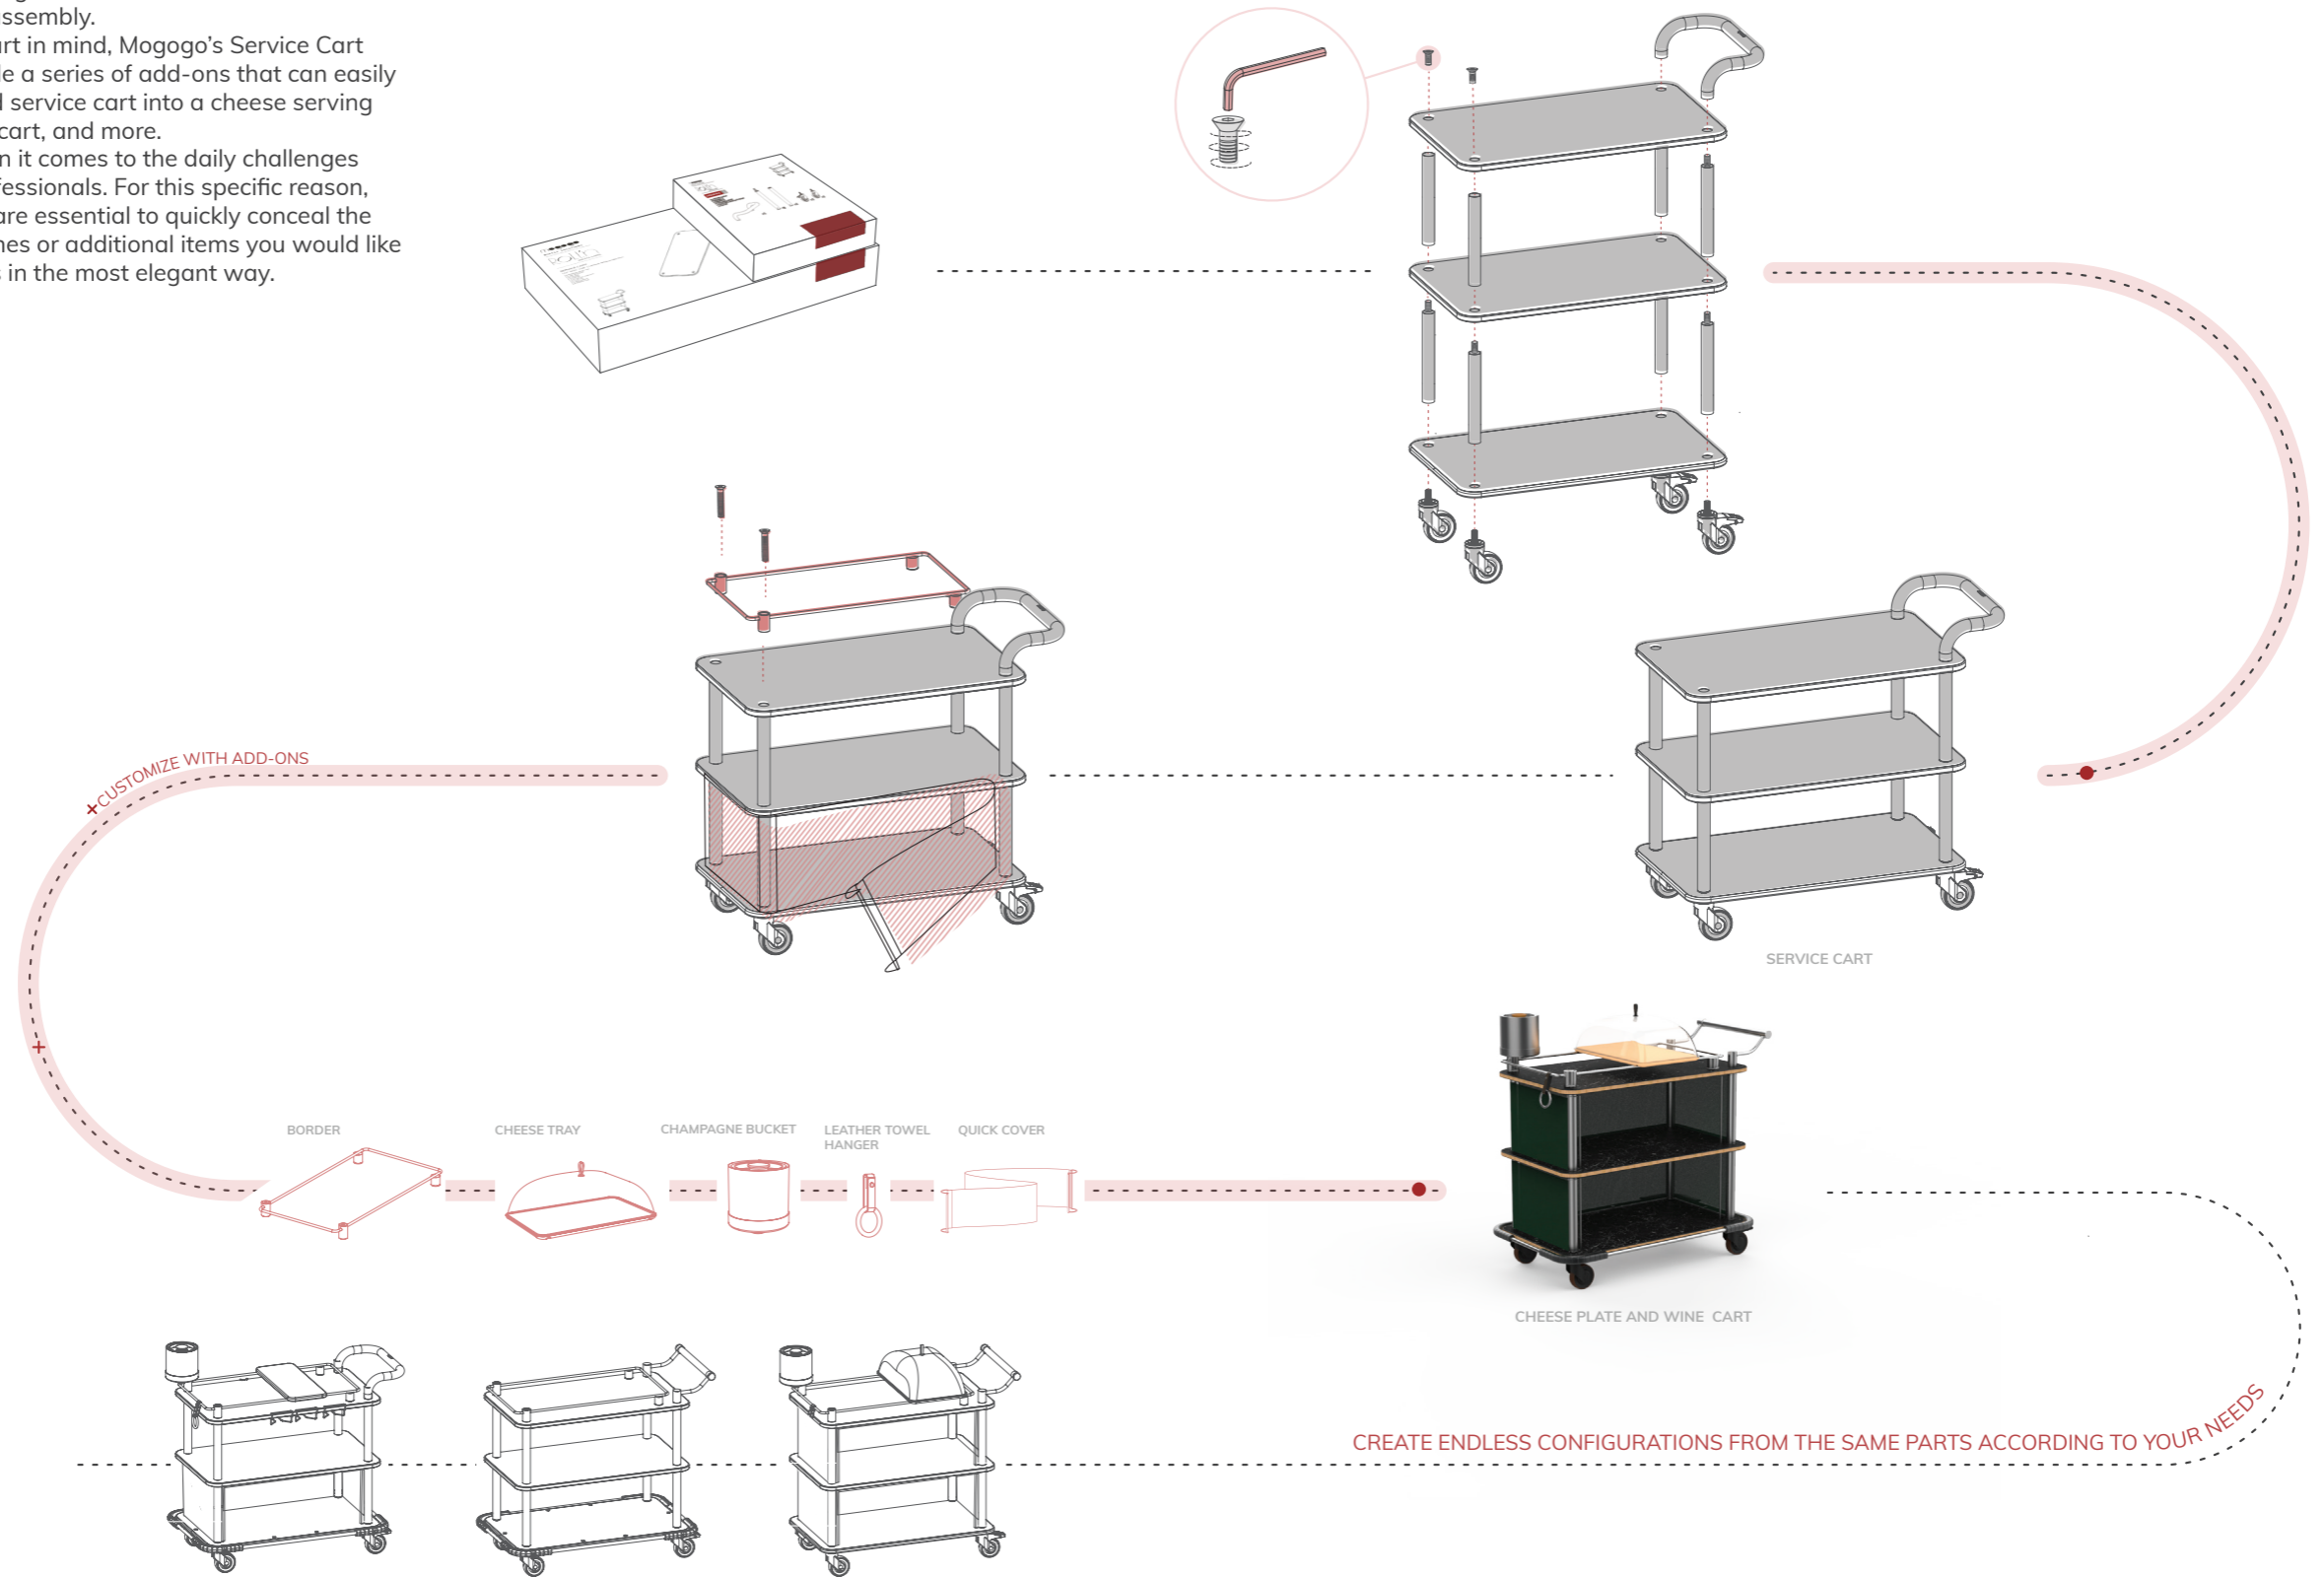

Easily cover the shelves on your cart with our original quick covers (8). Durable and easy to clean, they are available in four color options. You can also choose between the luxurious hand-stitched genuine leather (9) handle, or the very durable and easy to clean stainless steel (6) handle.

*Brass finish isn't available in configuration with stainless steel handle.

EXAMPLE:

MG CRNX01 M S XX =

Watch our video to learn more about the Rolln' collection

See more videos by Mogogo here

HOW IT WORKS

Delivered in flat packaging, the Roll'n Service Cart is designed for effortless assembly. With a multi-purpose cart in mind, Mogogo's Service Cart was developed alongside a series of add-ons that can easily transform your standard service cart into a cheese serving cart, wine cart, cocktail cart, and more. Functionality is key when it comes to the daily challenges of Food & Beverage professionals. For this specific reason, Mogogo's quick-covers are essential to quickly conceal the two lower layers for dishes or additional items you would like to hide from your guests in the most elegant way.

DETAILS

SERVICE CART WITH LEATHER HANDLE

Our original Roll'n service cart with the hand-stitched genuine leather handle is iconic, adding sensuality and warmth, and loved by both staff and guests. The basic configuration is slick and can easily transform into a variety of conceptual configurations.