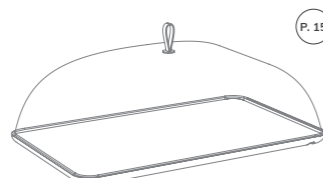

SERVICE CART STORAGE COVERS
2 per box

MG SQCOPV 2901

MG SQCOPV 3601

MG SQCOPV 3701

MG SQCOGP 1201

ADD-ONS

P. 19

CUTTING BOARD
L19" W8" H0.7"
L49cm W20cm H2cm
Border Required

MG SSCMBM 0201

P. 15

CHEESE TRAY
L19" W12" H7"
L49cm W30cm H17cm
Border Required

MG SSCMBM 0501

NEW P. 22

MINI BUFFET EXTENSION
L27.5" W15"
L70cm W38cm
Border Required

MG SADDHX 0301

ADD-ONS