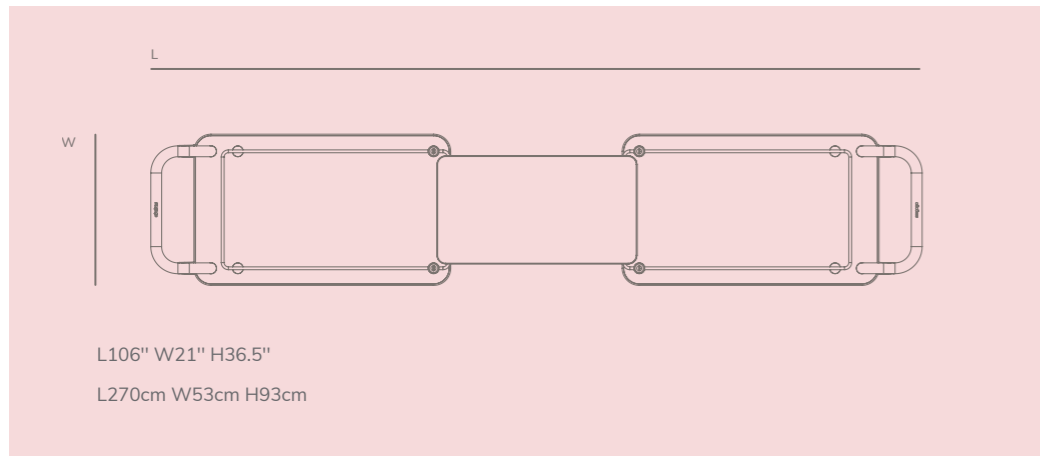

MINI ROLL'N BUFFET

This combination of two Roll'n carts, several add-ons, and the extension is Ideal for meeting rooms and other midsize spaces, the mini buffet can roll in by two people and set up with no effort to create this lovely F&B presentation.