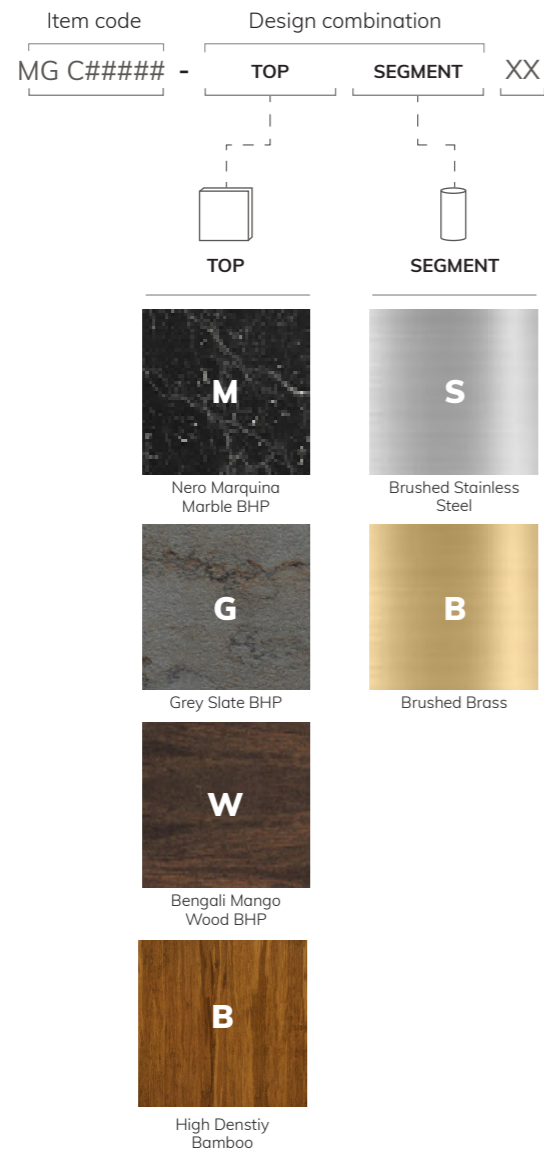

MATERIALS

Joining our Bamboo **(1)** collection is our new innovative BHP material. BHP is a newly composed material that arrived after two years of intense R&D. It merges layers of High-Pressure Laminate with a Vertical Bamboo core (Mogogo's expertise) creating a lighter yet durable panel that offers new textures and colors. This new material combines the advantages of both bamboo and HPL, perfect for the ever-changing needs of the hospitality industry. Available in a variety of finishes that resemble natural materials such as Nero Marquina Marble, Bengali Mango Wood, and Grey Slate, **(2-4)**, making it easy to match with any event and decor.

The innovative bamboo core of the BHP goes in line with Mogogo's sustainability motto while the HPL's outer coating is durable for different environments, hygienic, and easy to clean.

PoLo segments come in 2 finishes: brushed stainless steel **(5)** and brushed brass **(6)**.

MATERIAL GUIDE

Customize your PoLo Tables by choosing from the different colors and finishes available. Simply choose your preferred design combination by inserting the corresponding letter to its designated space as demonstrated below.