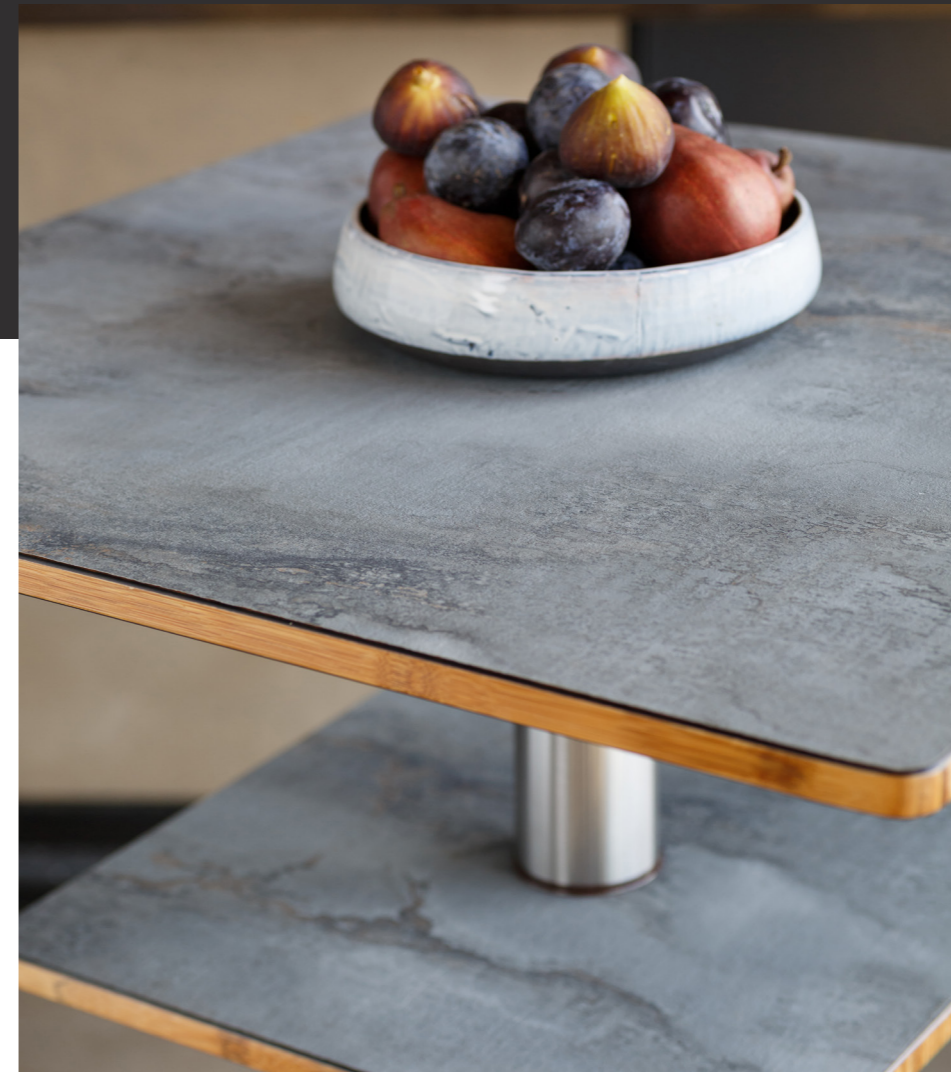

Mogogo Bistro Tables are designed for a lightweight, stylish, and clean look, in addition to their flexible and functional properties.

SQUARE BISTRO TABLE MG CPRS01 WBXX \ \ **OVAL COFFEE TABLE** MG CPFV01 WBXX

Ø 30" H29"
Ø76cm H74cm

ROUND BISTRO TABLE

Ultimate round top dining table for any hospitality setting, with perfect height making it accessible.

MG CPRR01 G S XX

L30" W30" H29"
L76cm W76cm H74cm

SQUARE BISTRO TABLE

Square dining table, the perfect size that fits any venue or display.

MG CPRS01 W B XX

ROUND BAR TABLE MG CPBR01 MSXX \ \ **SQUARE BAR TABLE + SHELF** MG CPBS02 GSXX

BAR TABLES

Mogogo Bar Tables consist of Round or Square Tabletops and elongated bases made of brushed stainless steel or brushed brass finish.