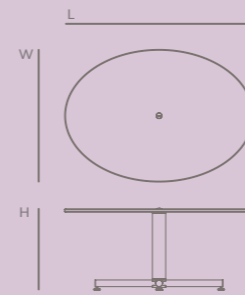

Combined with other available heights and tabletop shape options, you can create interesting visual variations in elevations to further add to your stylish display.

Ø30" H18"
Ø76cm H46cm

ROUND COFFEE TABLE

Beautiful round coffee table for any small and intimate setup.

MG CPFR01 B S XX

L42.5" W30" H18"
L108cm W76cm H46cm

OVAL COFFEE TABLE

Ideal oval shaped top that is bigger in size, making it perfect for a lounge or food display.

MG CPFV01 G S XX

L30" W30" H18"
L76cm W76cm H46cm

SQUARE COFFEE TABLE

An elegant and stylish squared coffee table that will fit perfectly in any setup.

MG CPFS01 M B XX

SQUARE BISTRO TABLE MG CPRS01 WBXX

BISTRO TABLES