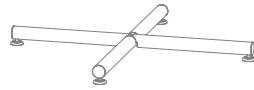

MG CUUX04 XXXX

SYSTEM BREAKDOWN

Mogogo's PoLo Table Collection is composed of three different shapes of tabletops: round, square and oval. Different sizes of leg segments are available in two finishes and optional smaller shelves in corresponding shapes.

Three types of parts; endless possibilities and table functions.

MOGOGO TOOLS

	1 piece	ALLEN KEY FOR M16	MG SSAUXSS 01
	1 piece	M16 SCREWS	MG SSCWMT 01
 	1 piece	BLACK SCREW CAP	MG SACPL 06
 	1 piece	GREY SCREW CAP	MG SACPL 05
 	1 piece	BROWN SCREW CAP	MG SACPL 02
 X1  X2  X12		UTILITY KIT: ALLEN KEY FOR M16 2 M16 SCREWS 12 SCREW CAPS (4 Screw caps X 3 colors)	MG SSACSM 01

LEGS

Brushed Stainless Steel Brushed Brass

MG SPOLSS 03 MG SPOLBR 03

CROSS BASE
30" | 76cm

12" SEGMENT
H12" | H30cm

MG SLEGSS 01 MG SLEGBR 03

15" SEGMENT
H15" | H38cm

MG SPOLSS 01 MG SPOLBR 01