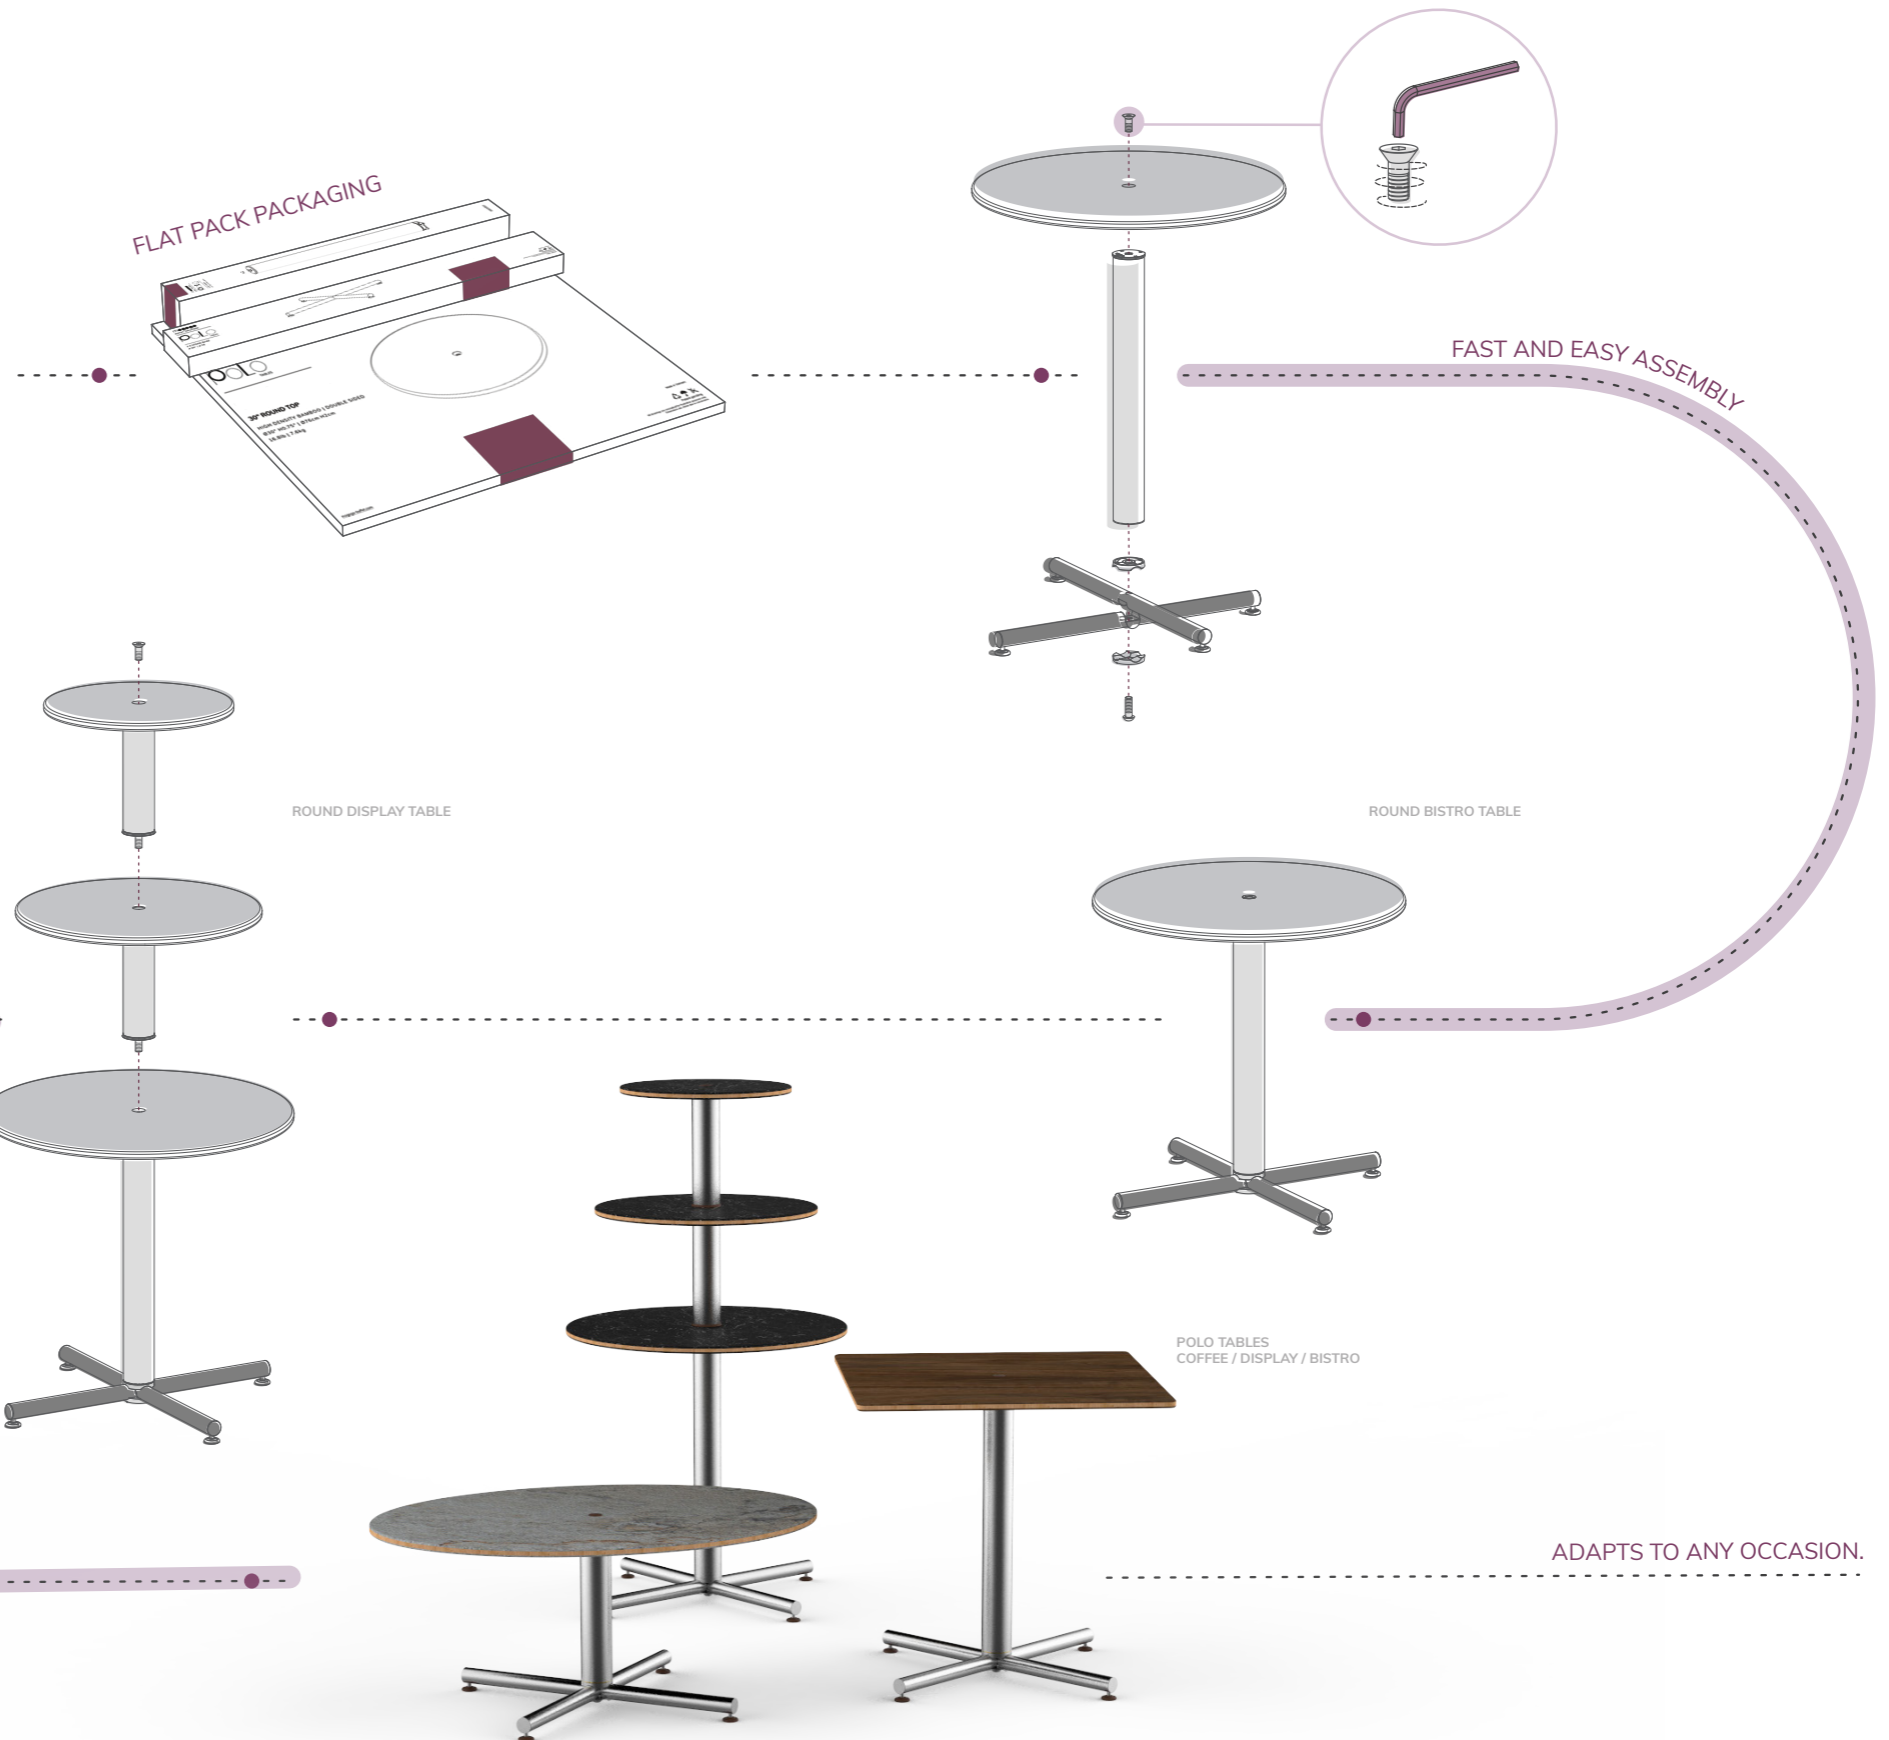

MATERIAL GUIDE

Customize your PoLo Tables by choosing from the different colors and finishes available. Simply choose your preferred design combination by inserting the corresponding letter to its designated space as demonstrated below.

EXAMPLE:

MG CPBR01 M S XX =

Watch our video to learn more about
the PoLo collection

See more videos by Mogogo here

HOW IT WORKS

Mogogo's PoLo Tables' industrial design is based on the Modular System. Delivered to you in flat packaging, it is easy and fast to assemble and disassemble. Composed of the same individual components (tabletops, leg segments, and mid-part segments) it gives you the flexibility to transform the same coffee table into a bistro table, a bar table, or a display table.

PoLo's cross base and adjustable legs give it stability and the flexibility to adapt your table to any terrain. The clean one pole design makes this table blend easily into any design scheme and event space.

Highly versatile while offering durability and functionality, PoLo Tables enable you to use your creativity. Play with heights, tabletop shapes (round, square, or oval), different finishes, and add shelving layers as needed for additional display.