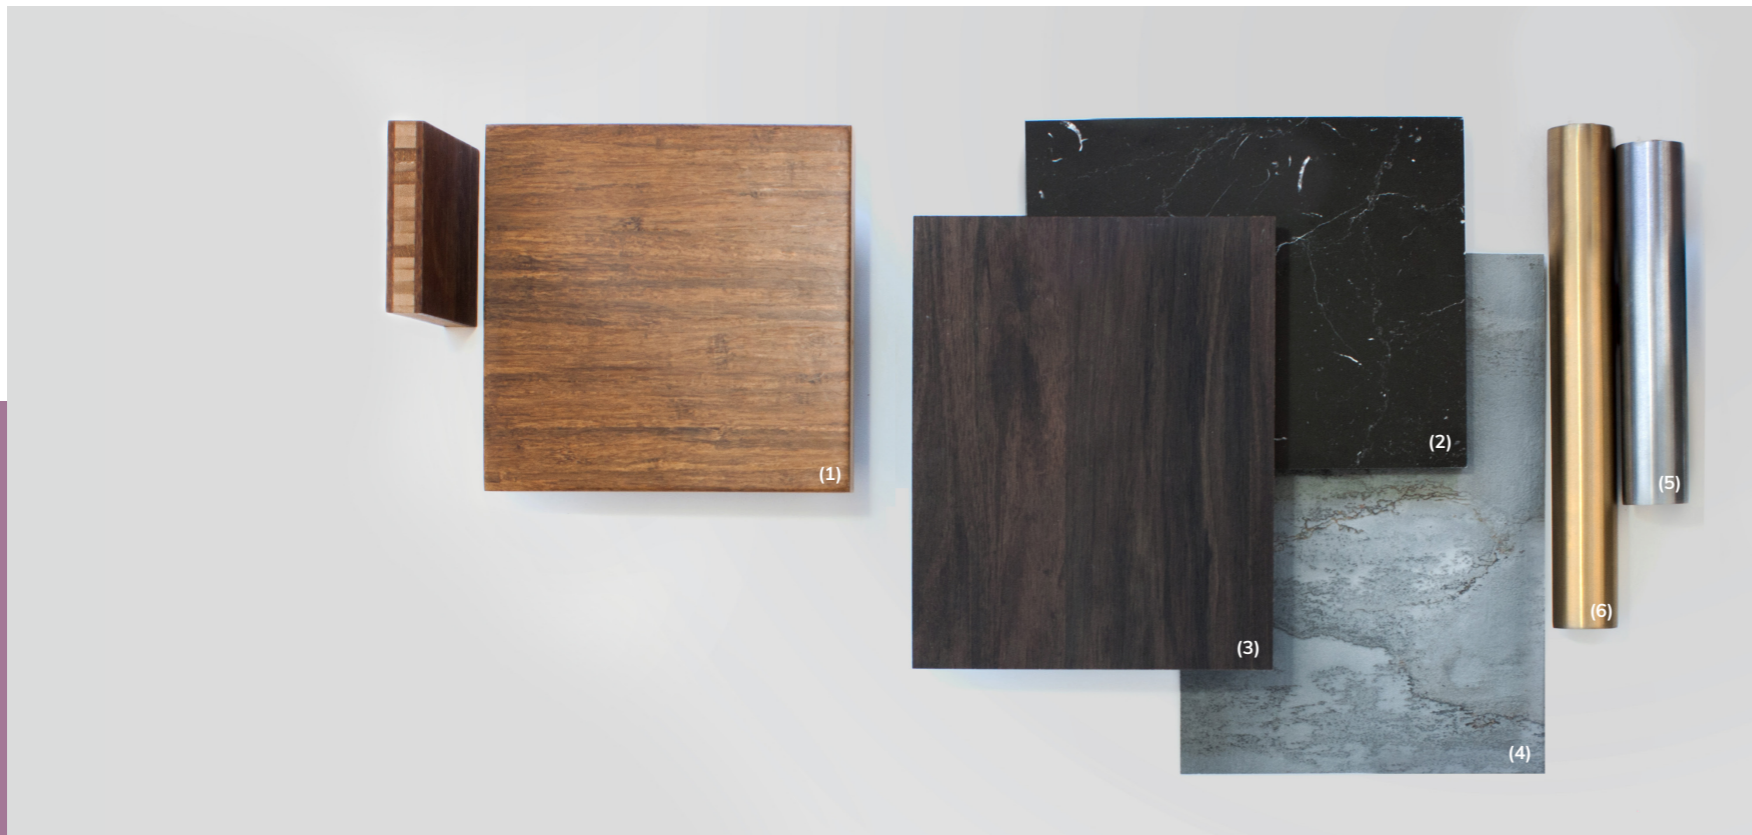

OUTDOORS

MODULAR

MOBILE

SUSTAINABLE

ADD ONS

ABOUT POLO COLLECTION

Mogogo's PoLo Tables are lightweight and extremely versatile, designed using our unique Modular System.

Available in Round, Square, or Oval Tabletop shapes, they offer a wide variety of combinations.

MATERIALS

Joining our Bamboo **(1)** collection is our new innovative BHP material. BHP is a newly composed material that arrived after two years of intense R&D. It merges layers of High-Pressure Laminate with a Vertical Bamboo core (Mogogo's expertise) creating a lighter yet durable panel that offers new textures and colors. This new material combines the advantages of both bamboo and HPL, perfect for the ever-changing needs of the hospitality industry. Available in a variety of finishes that resemble natural materials such as Nero Marquina Marble, Bengali Mango Wood, and Grey Slate, **(2-4)**, making it easy to match with any event and decor.