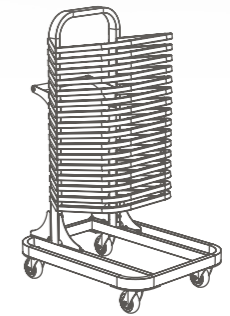

MG CPPS01 G S XX

TRANSFER & STORAGE CARTS

Mogogo's utility carts are designed for your convenience and mobility and are an integral part of the PoLo system as they make storing and assembling the tables easy. Whether it is to pull out the tabletops, to push them through the halls, or get in and out of elevators; they make the behind the scenes of your time-sensitive events easier and give you an extra push on productivity.

**SEGMENTS AND ADD-ONS
TRANSFER AND STORAGE CART**
L55.5" W31" H50"
L141cm W79cm H127.5cm
holds segments and cross bases for 15 PoLo tables

MG CUUX01 XXXX

**ROUND / SQUARE TOP
TRANSFER AND STORAGE CART**
L40" W31" H61"
L101cm W79cm H155cm
holds up to 16 PoLo round/square tops

MG CUUX04 XXXX

SYSTEM BREAKDOWN

Mogogo's PoLo Table Collection is composed of three different shapes of tabletops: round, square and oval. Different sizes of leg segments are available in two finishes and optional smaller shelves in corresponding shapes.