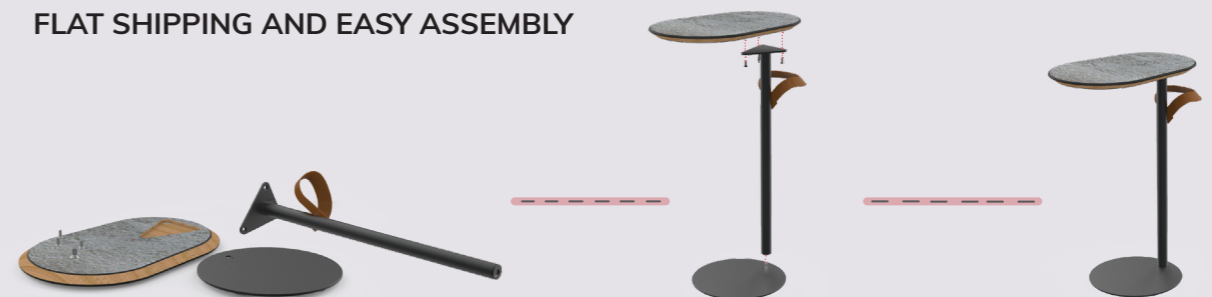

mogogo

2023/2024

Grobit

SIDE TABLES

DISTRIBUTED BY:

FEATURES AND MATERIALS.

The unique design includes a genuine leather handle for effortless carrying, and the thin metal base easily slides under chairs. The beautiful and durable BHP top come in a variety of finishes - (1) Nero Marquina Marble, (2) Grey Slate, (3) Bengali Mango Wood.

L45cm W33cm H65cm
L17.7" W13" H25.5"

ABOUT GRABIT COLLECTION

The Grabit collection introduces portable side tables for hospitality. These tables fit the Grab & Go serving style, designed to carry around and suitable for a variety of uses in many settings and scenarios.

■ GRABIT TABLE | BENGALI MANGO WOOD..... MG CGRB01WPXX
GRABIT TABLE | NERO MARQUINA MARBLE TOP..... MG CGRB01MPXX
GRABIT TABLE | GREY SLATE TOP..... MG CGRB01GPXX

FLAT SHIPPING AND EASY ASSEMBLY

www.mogogo-buffet.com
info@mogogo-buffet.com