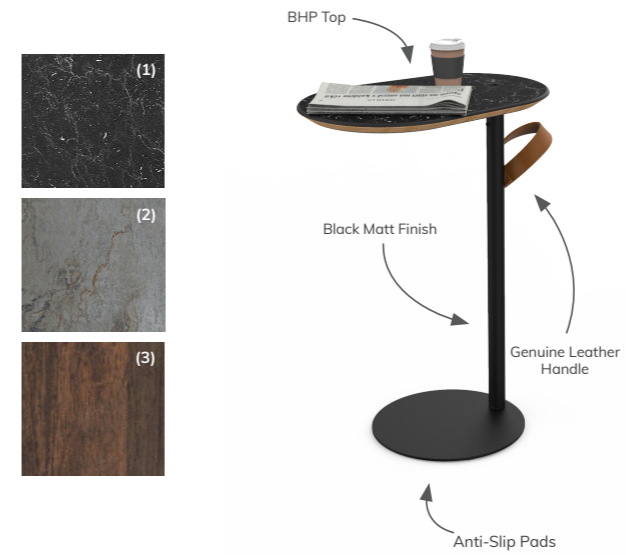

mogogo

2023/2024

Grobit

SIDE TABLES

DISTRIBUTED BY:

FEATURES AND MATERIALS.

The unique design includes a genuine leather handle for effortless carrying, and the thin metal base easily slides under chairs. The beautiful and durable BHP top come in a variety of finishes - (1) Nero Marquina Marble, (2) Grey Slate, (3) Bengali Mango Wood.

L45cm W33cm H65cm
L17.7" W13" H25.5"

ABOUT GRABIT COLLECTION

The Grabit collection introduces portable side tables for hospitality. These tables fit the Grab & Go serving style, designed to carry around and suitable for a variety of uses in many settings and scenarios.

■ GRABIT TABLE | BENGALI MANGO WOOD..... MG CGRB01WPXX
GRABIT TABLE | NERO MARQUINA MARBLE TOP..... MG CGRB01MPXX
GRABIT TABLE | GREY SLATE TOP..... MG CGRB01GPXX

FLAT SHIPPING AND EASY ASSEMBLY

www.mogogo-buffet.com
info@mogogo-buffet.com

DISTRIBUTED BY:

CHECK OUT OUR OTHER COLLECTIONS

Cantine
DISPLAY CART

Roll'n
SERVICE CARTS

Canvas
SHELVING SYSTEM

Modular
SYSTEM

CIX
TABLES

V-Shield
SYSTEM