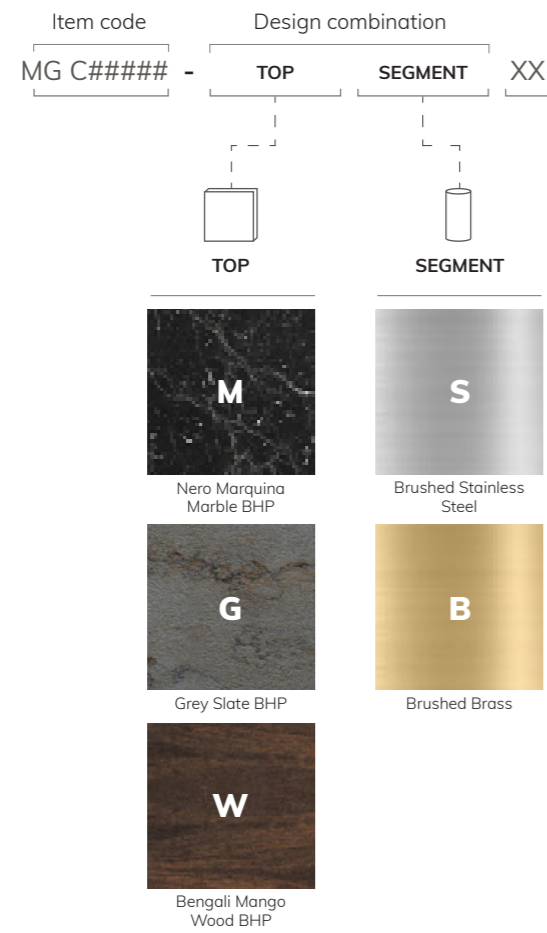

## MATERIALS

CliX tops are made of our innovative BHP material. BHP is a newly composed material that arrived after two years of intense R&D. It merges layers of High-Pressure Laminate with a Vertical Bamboo core (Mogogo's expertise) creating a lighter yet durable panel that offers new textures and colors. This new material combines the advantages of both bamboo and HPL, perfect for the ever-changing needs of the hospitality industry. Available in a variety of finishes that resemble natural materials such as Grey Slate, Nero Marquina Marble, and Bengali Mango Wood **(1-3)**, CliX makes it easy to match with any event and decor.

The innovative bamboo core of the BHP goes in line with Mogogo's sustainability motto while the HPL's outer coating is durable for different environments, hygienic, and easy to clean.

CliX bases come in 2 modern chic finishes- brushed stainless steel **(4)** and brushed brass **(5)**.

## MATERIAL GUIDE

Customize your CliX Tables by choosing from the different colors and finishes available.  
Simply choose your preferred design combination by inserting the corresponding letter to its designated space as demonstrated below.