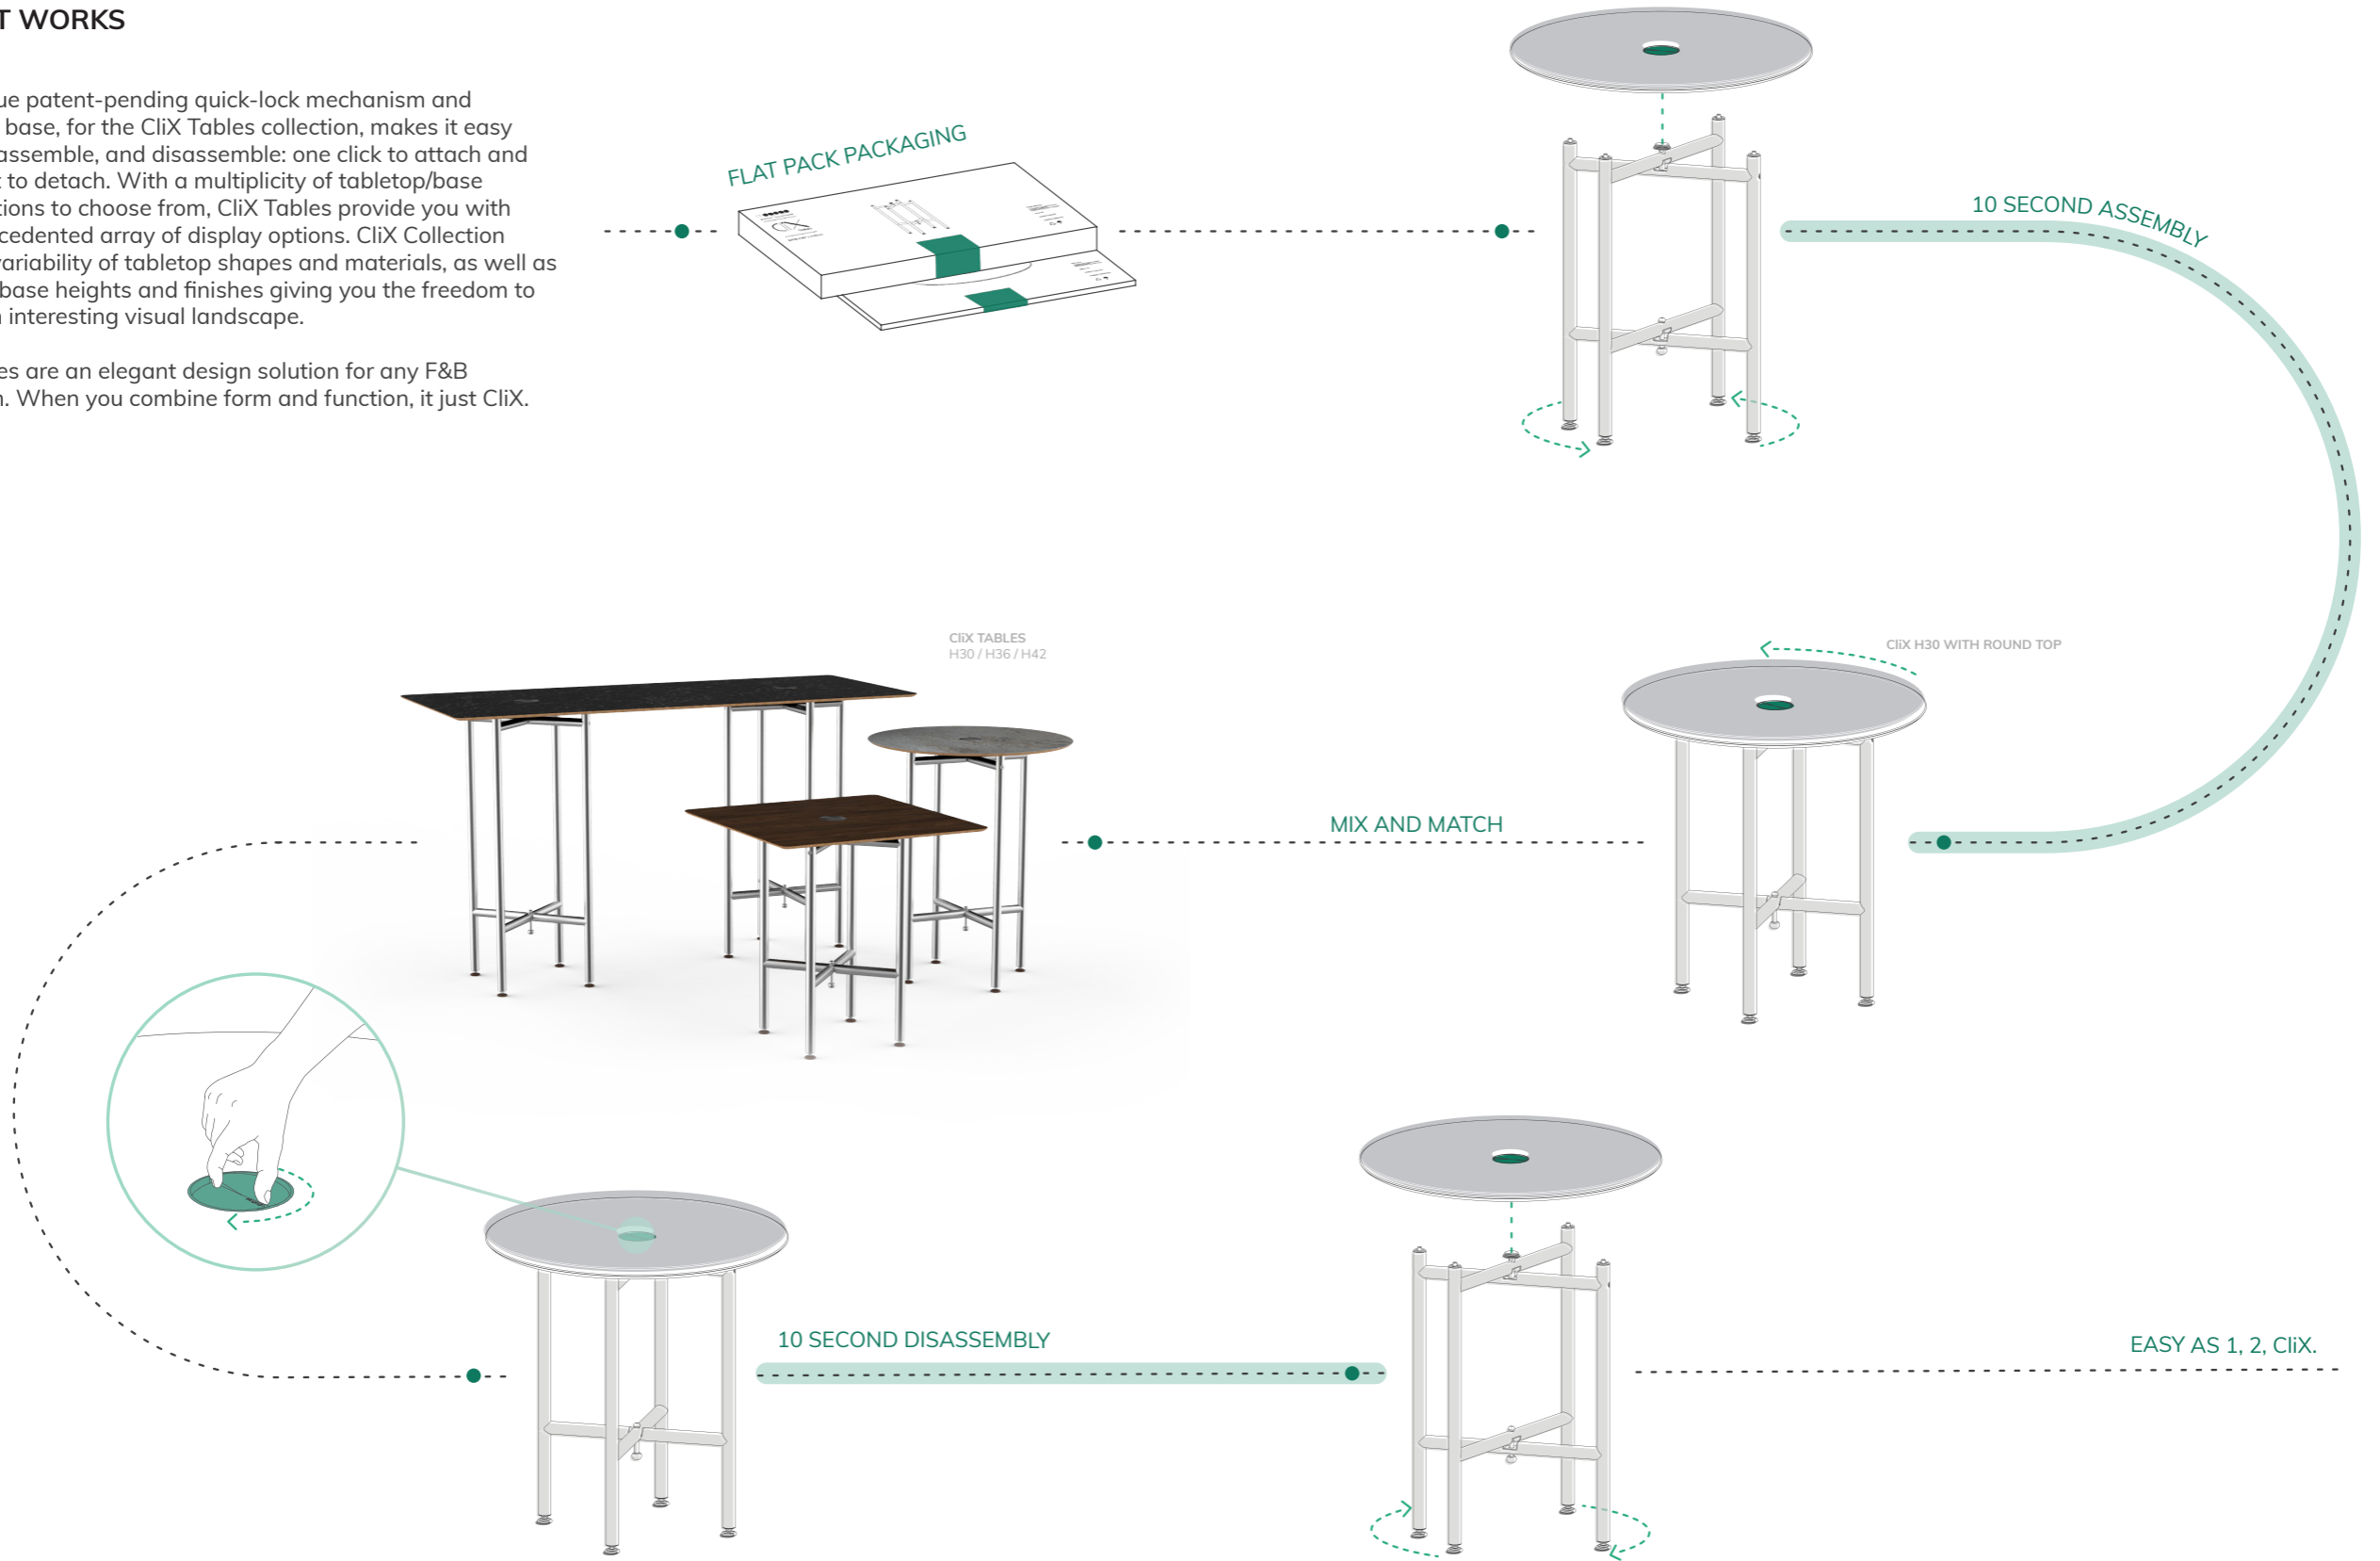

HOW IT WORKS

Our unique patent-pending quick-lock mechanism and universal base, for the CliX Tables collection, makes it easy to store, assemble, and disassemble: one click to attach and one twist to detach. With a multiplicity of tabletop/base combinations to choose from, CliX Tables provide you with an unprecedented array of display options. CliX Collection offers a variability of tabletop shapes and materials, as well as different base heights and finishes giving you the freedom to create an interesting visual landscape.

CliX Tables are an elegant design solution for any F&B operation. When you combine form and function, it just CliX.