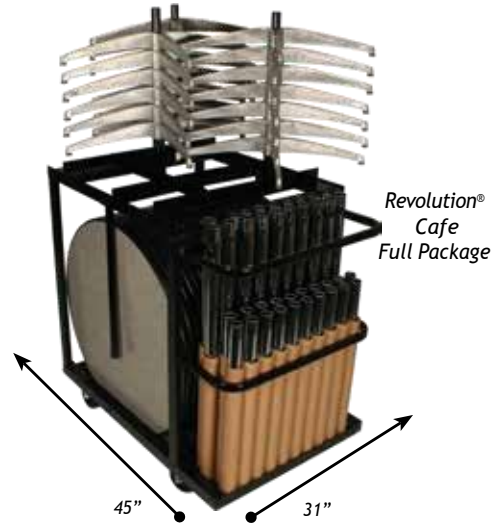

**Revolution® Cafe Tables are lightweight, fast and easy to set up, and use 1/2 the storage space of other tables.**

# 20 TABLES STORE IN 10 SQUARE FEET!

These cafe tables will revolutionize the way you look at storage and transport! Imagine, a single person being able to easily move 20 cocktail/ cafe tables on a single cart through a standard doorway or even inside a passenger elevator! With Revolution® Cafe tables you can do just that.

## FEATURES

- Patented lightweight composite table top core
- Formica®, Wilsonart® or Custom Logo laminate options available
- Self-healing, polyurethane MAXX Edge® finish
- Table top & column have an Internal Connector (IC) design that locks securely into place
- Tops store flat & compact without scratching or abrading