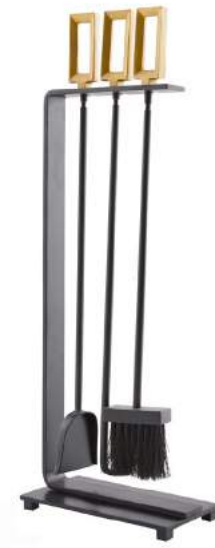

4640
MAVERICK TRAY C F
EBONY
WOOD, ANTIQUE BRASS
H:2.5" X W:18" X D:8"
H:6CM X W:46CM X D:20CM