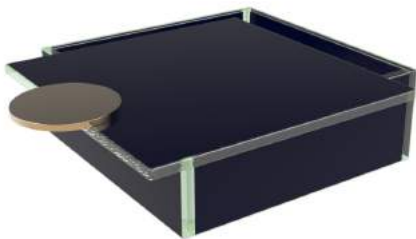

B1-C2-00-LCZ1540181,

Description: Dip bowl, glass tapas bowl Crackled double color teal

Dimensions: Ext.diam: 10,0cm, Height: 3,5cm, Capacity: 110 ml

Care: Dishwasher Safe (90 C / 200 F)

Features: Stackable, Chip Resistant

B1-C2-05-SR195,

Description: Nuts serving bowl, tapas bowl Solid color onyx blue

Dimensions: Ext.diam: 11,0cm, Height: 4,0cm, Capacity: 200 ml

Care: Dishwasher Safe (90 C / 200 F)

Features: Stackable, Chip Resistant

B1-F1-01-SR154,

Description: Small serving bowl, deep bowl. Solid color, aegean teal.

Dimensions: Ext.diam: 15,0cm, Height: 5,0cm, Capacity: 420 ml

Care: Dishwasher Safe (90 C / 200 F), Microwave-safe, Freezer-safe

Features: Stackable, Chip Resistant

S5-S6-01-SR195,

Description: Bento dinner plate, large square. Solid color, black onyx.

Dimensions: Ext: 14,0x16,0cm, Height: 5,8cm, Capacity: 770 ml

Care: Dishwasher Safe (90 C / 200 F), Freezer-safe