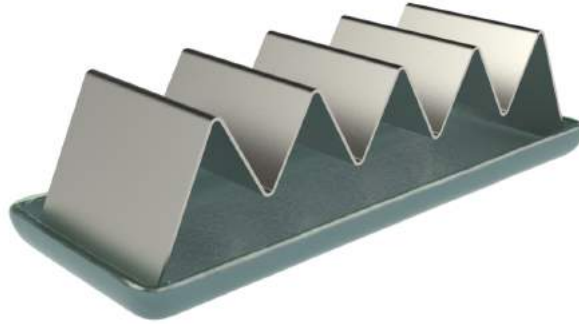

Features: Stackable, Metal Super Glued to Glass

S2-F2-10-SR154,

Description: Olive boat serving dish, small Solid color teal

Dimensions: Ext: 21,5x6,0cm, Height: 3,5cm, Capacity: 120 ml

Care: Dishwasher Safe (90 C / 200 F)

Features: Stackable, Chip Resistant

www.MyGlassStudio.com

www.The-Glass-co.com

Prices do not include discounts

Tacos Holder

Tasting Flight Trays

Designed for The Ritz Carlton Al Bustan, Oman
S4-04-09-X40-BK,

Description: Tasting flight tray, test tube vase. Extra clear, transparent glass. Black metal.

Dimensions: Ext: 12,0x5,0cm, Height: 16,0cm, Capacity: 100 ml

Care: Wipe Clean Recommended for Metal

Features: Removable glass bowls / plates / shelves, Metal Super Glued to Glass