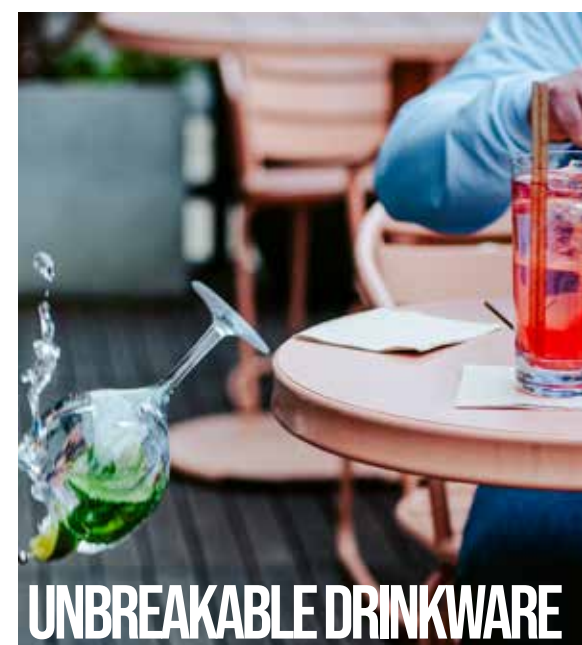

BOLD IS BEST FOR:

Rooftop
Patio
Poolside
Outdoor Events
On the Water
Lounges
Clubs
Spas

UNBREAKABLE DRINKWARE