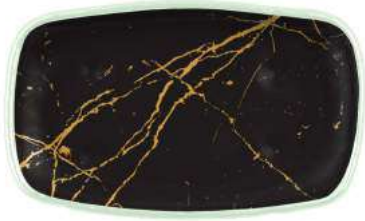

Tapas plate, oval appetizer plate. Marble veins double, licorice black.

Ext: 17,5x11,0cm, Height: 1,9cm, Int.bottom width: 8,0cm,
Int.bottom length: 13,0cm,
P4-F2-01-MRBZ43021,

Care: Dishwasher Safe (90 C / 200 F)
Features: Stackable, Chip Resistant