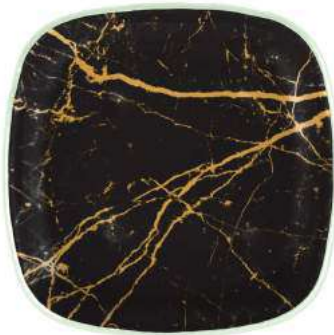

Care: Wipe Clean Recommended for Metal

Features: Stackable

Sky Bar

Option 1: Dinnerware In Black Marble Design

Tapas plate, square appetizer plate. Marble veins double, licorice black.
Ext: 16,3x16,3cm, Height: 2,0cm, Int.bottom width: 11,5cm,
Int.bottom length: 11,5cm,
P4-C4-01-MRBZ43021,