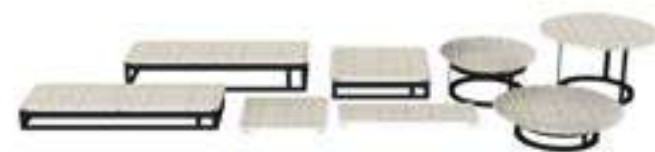

LCZ47141-PR
Dark gray with off-white
pattern and off-white riser

LCZ41471-BK
Off-white with dark gray
pattern and black riser

A Complete Canape Presentation Setup

Chanel Gray Stitches

Bowl Riser Set

A set of 3 rubber coated metal risers used together with cake plates, salad bowls and platters. This set of risers can be arranged in various ways to display canapes for receptions as well as fruit and salad displays. Finally it can be used as a tiered glass wedding cake stand.