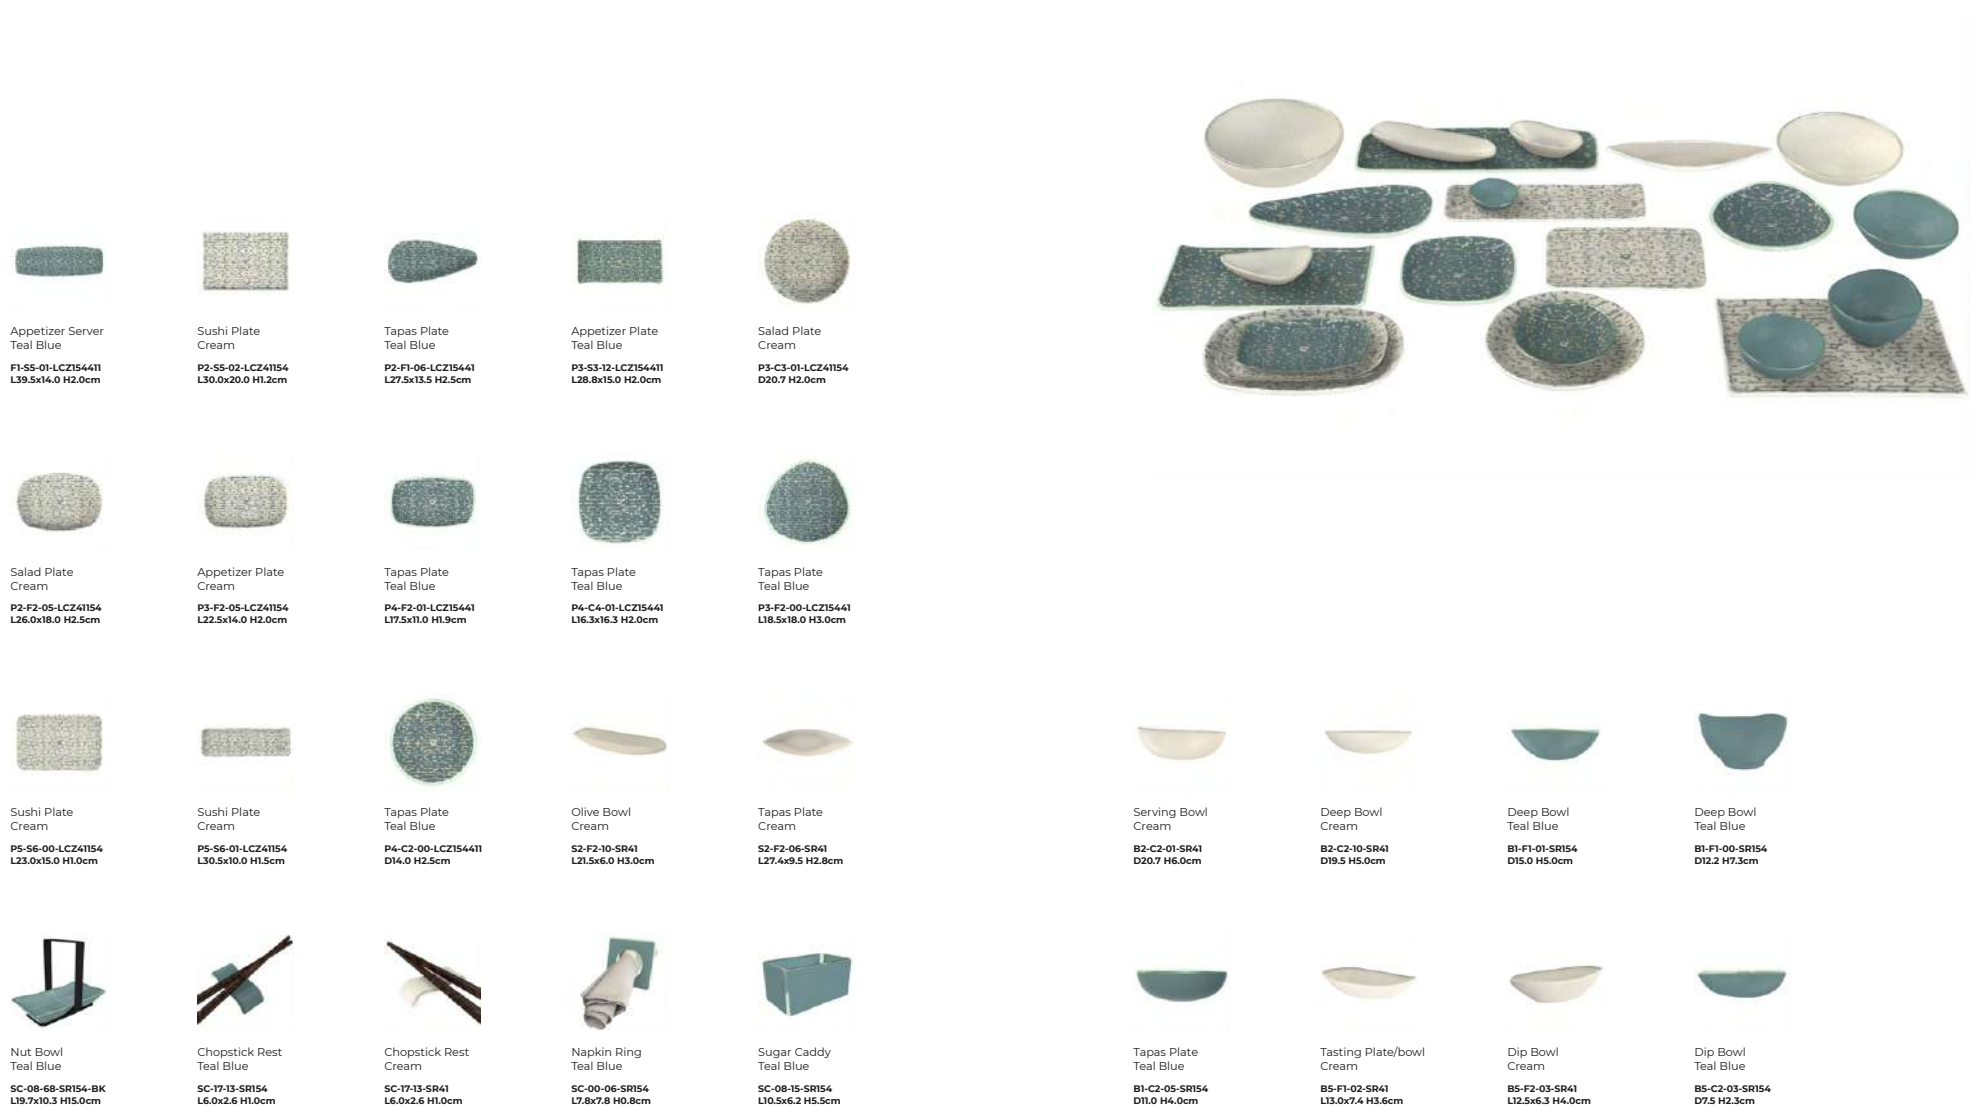

Mix & Match *Aegean Teal Colors*