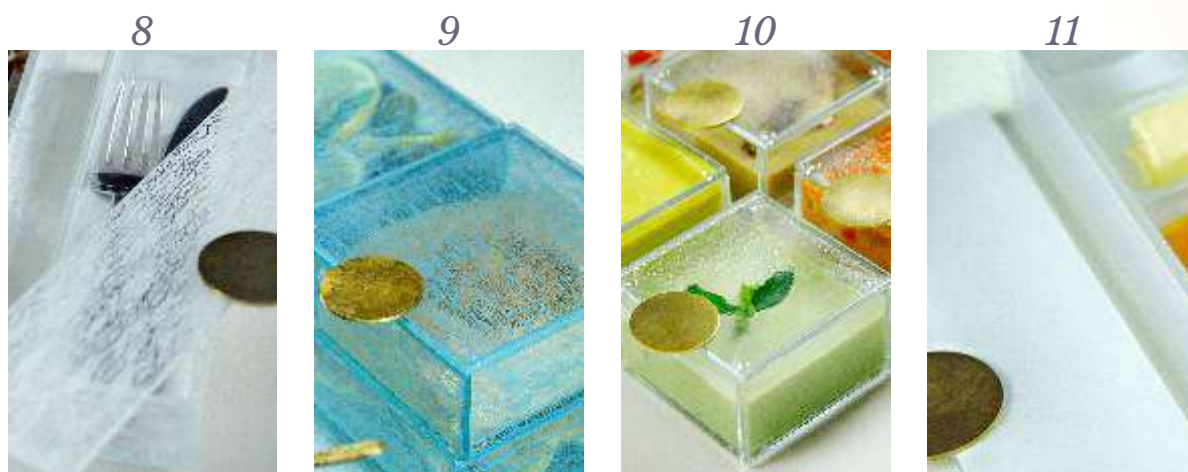

8. White Crackling Pattern, (Code: CR422)
9. Niagara Blue Crackling Pattern, (Code: CR123)
10. Clear Transparent, (Code: X40)
11. Pure Milk White, (Code: SR422)