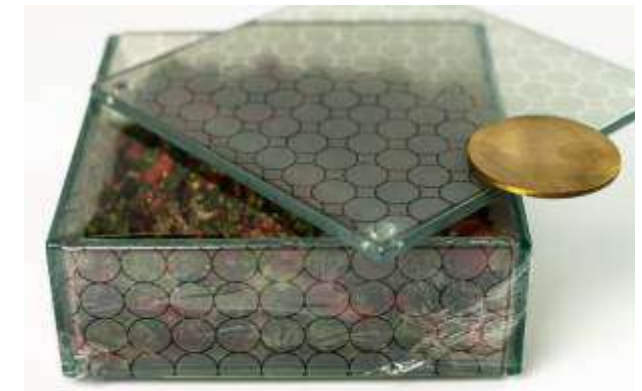

## Kitchen storage of bento covers

You can stack bento covers, one on top of the other up to a height of 30 pieces. You can also stack them sideways. Compared to glass domes or metal covers, bento covers are stored efficiently and in volume.

## Food storage inside the bento plates

Bento plates optimize food storage. For instance, storing reception canapes in trays vs bento plates: you can store more canapes in the refrigerator, warmer or shelf in stacked bento plates than in trays. And they also perform as a pre-set meal!

## Bumpers

Bumpers enable bentos to "lock" one on top of another when without cover. When with cover, bumpers lift the boxes above the handles enabling to stack closed boxes. Bumpers will prevent bento plates from sliding.

## Cling film meals under cover & stack them

Keep food fresh in the refrigerator. Use the Bento Dinner Plate as meal prep without having to think about disarranging proper plating. Optimize your meal prep storage.