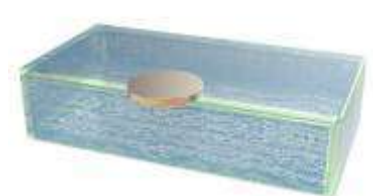

S5-S6-04-CR123