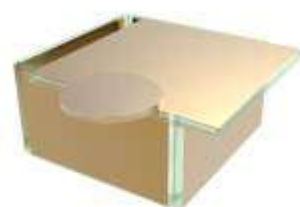

The *Bento* Dinner Plate Collection

Small Pair

Small Square Plate / Soup Bowl

11x11cm / 4.3x4.3in, Height: 6,5cm / 2.5in, Capacity: 550ml / 18.6oz

The small square plate is perfect to serve soups, side dishes such as market vegetables, side green salad, mashed potatoes and classic french fries. Due to its depth, you can present a bread bun to accompany a salad or a soup. The small square plate is also ideal for serving desserts such as brownies, cookies, selection of ice cream or seasonal fruits. You can stack two square bentos next to each other on top of the rectangular one. In this way, you can present stir fried vegetables in the large one and have the rice and salad in the small square ones. For the bar lounge, it is great for snacks.

S5-S6-03-SS4220370

S5-S6-03-SS3843

S5-S6-03-SS02910450

S5-S6-03-RHZ422021

S5-S6-03-DMZ026021

S5-S6-03-RHZ43021

S5-S6-03-CR422

S5-S6-03-X40

S5-S6-03-CR123

S5-S6-03-SR422

S5-S6-03-SR21

Small Rectangular Plate

22x11cm / 8.7x4.3in, Height: 5,5cm / 2.7in, Capacity: 945ml / 32oz

The perfect size for a pasta portion, small club sandwich, veggie wraps or Pad Thai. Serve cavatelli or spaghetti and enclose the meal in a protected box that will be delivered to your guest "touchless". Your guests will for sure appreciate the innovation! The small rectangular bento dinner plate is ideal for breakfast served in the room: tier two boxes (one with pancakes and one with eggs with bacon). You have it: a bento box that is a joy to use and encourages an order of consumption. In bars and lounges this is the perfect large appetizer plate to serve tempura and finger food in general. With its cover it also very useful as a lunch box for meeting rooms and board rooms for a light lunch.

S5-S6-04-SS4220370

S5-S6-04-SS3843

S5-S6-04-SS02910450