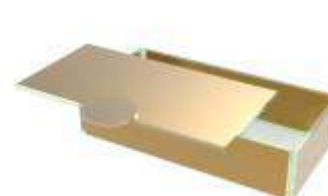

S5-S6-04-SR21