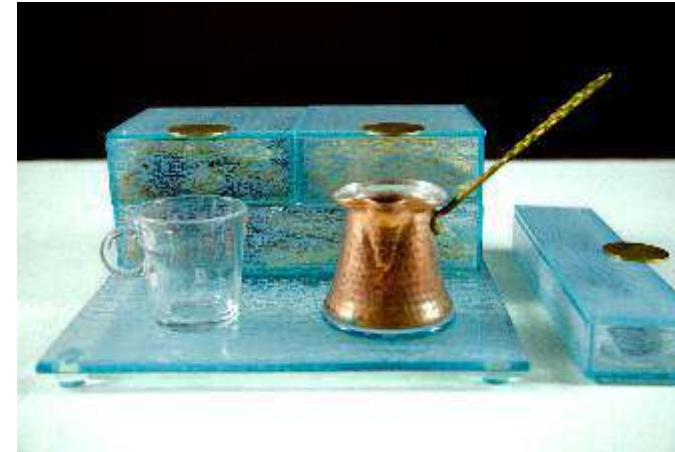

Light Blue - Middle Eastern