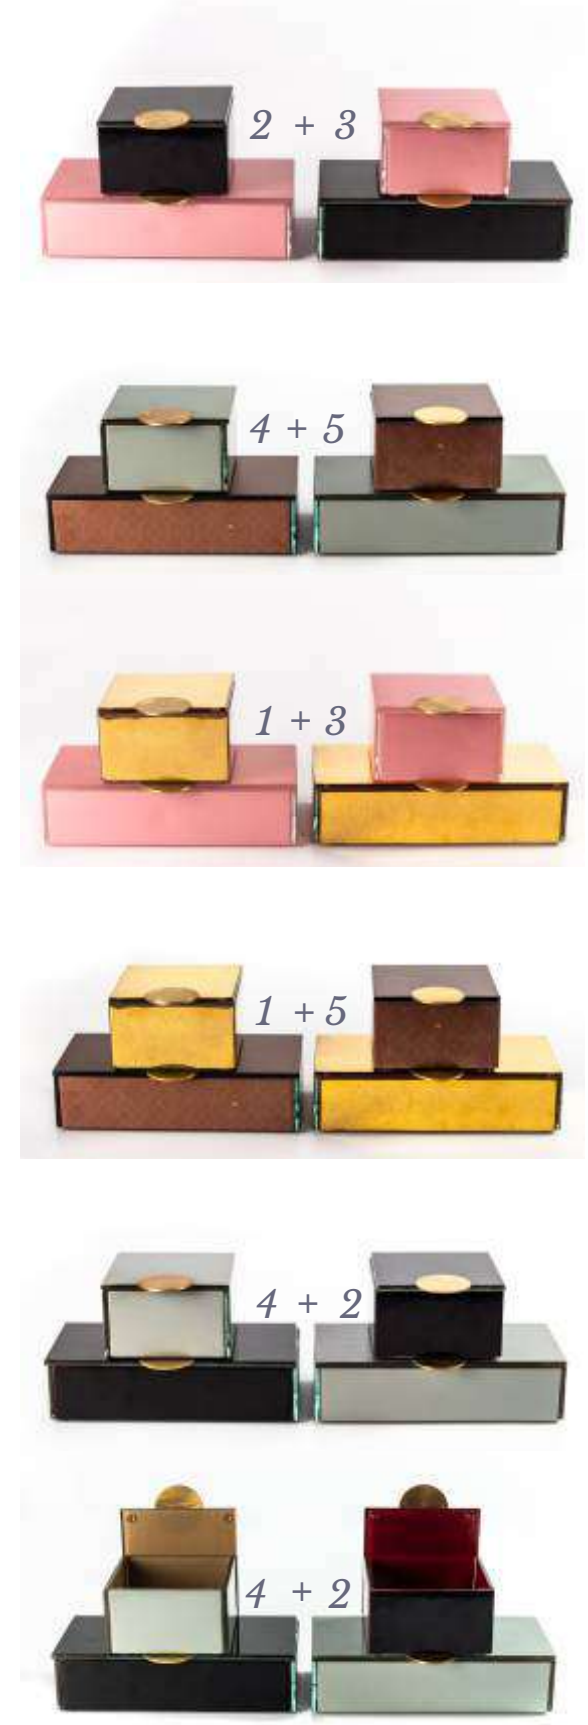

Covers, with solid brass handle