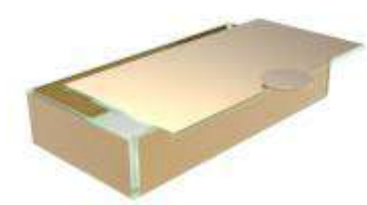

S5-S6-02-SR21