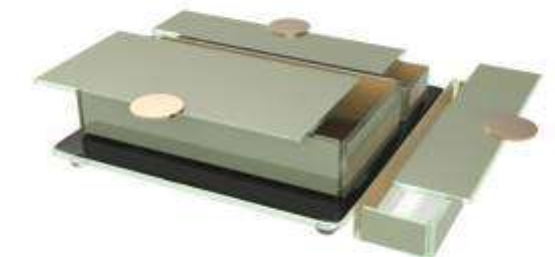

One large rectangular together with 2 long rectangular plates
Color: SS02910450 - Gray