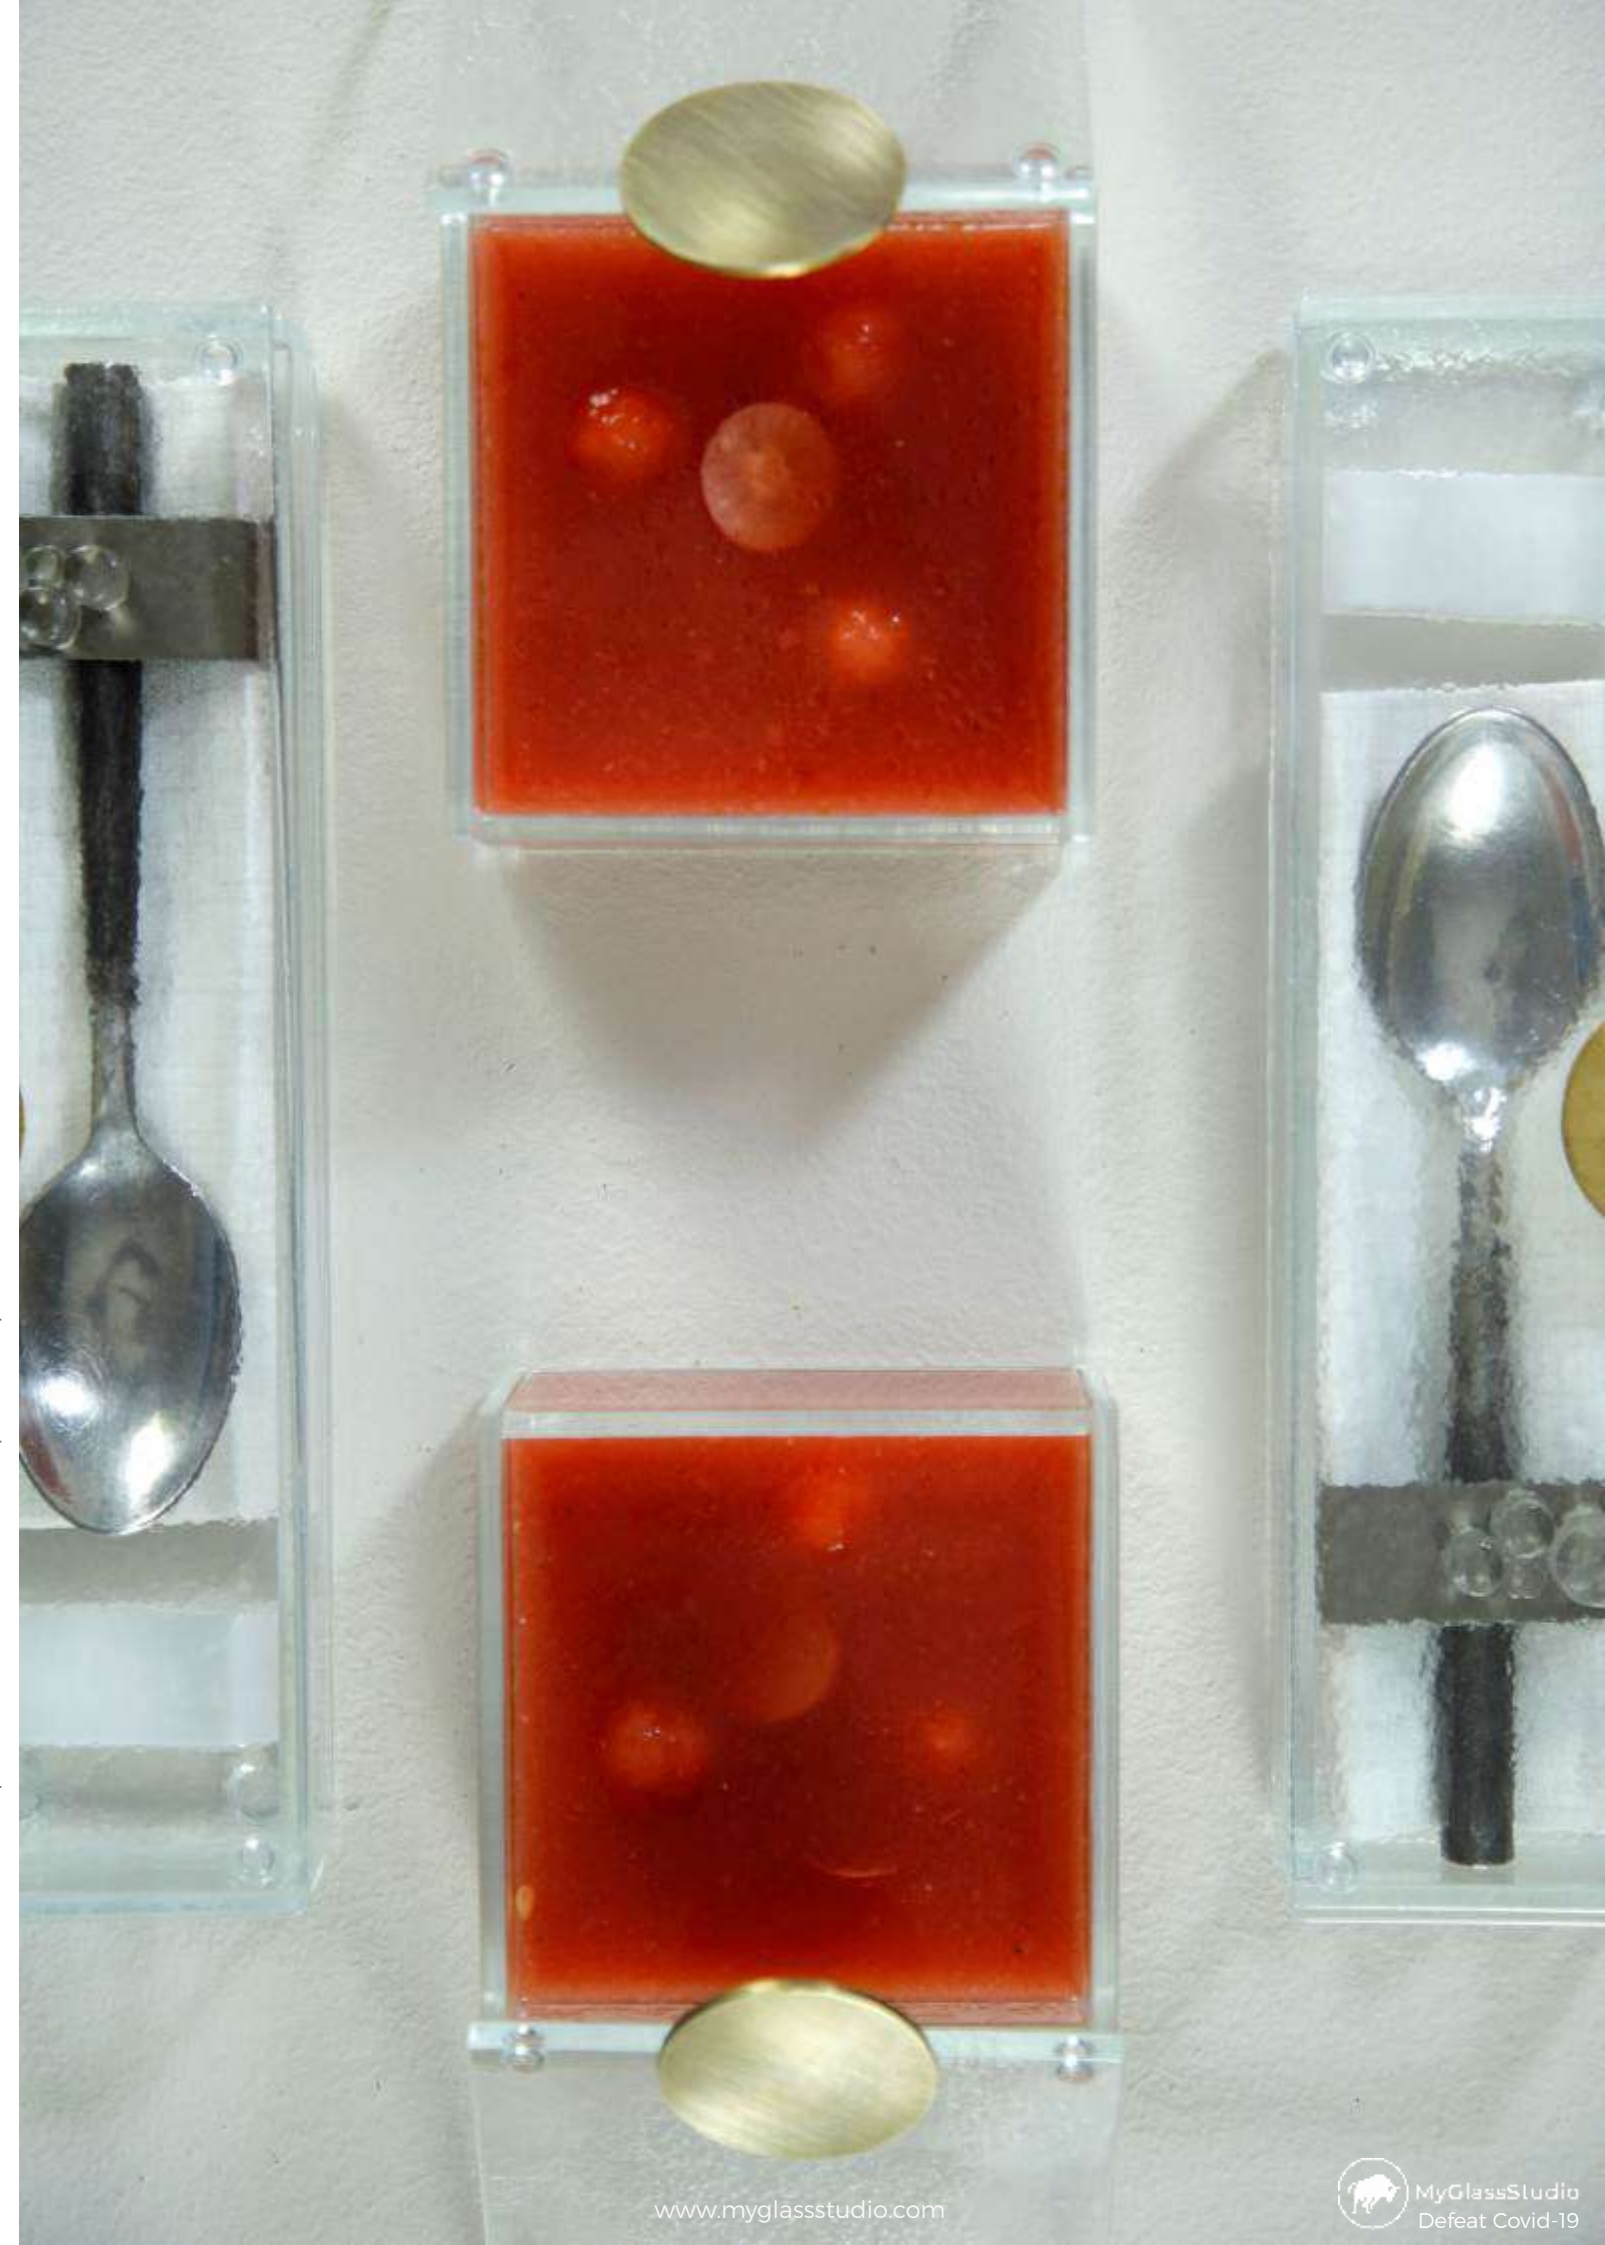

The 5 Bento Dinner Plates

Tiered or Stacked in 2 Pairs

Small Pair

Dimensions: 11x11cm/4.3x4.3in
Height: 6.5cm/2.6in
Capacity: 550ml/18.6oz
Weight: 610gr/1.3lbs
Code: S5-S6-03

Dimensions: 22x11cm/8.7x4.3in
Height: 5.5cm/2.2in
Capacity: 945ml/32oz
Weight: 980gr/2.2lbs
Code: S5-S6-04

Large Pair

Dimensions: 14x14cm/5.5x5.5in
Height: 5.5cm/2.2in
Capacity: 770ml/26oz
Weight: 810gr/1.8lbs
Code: S5-S6-01

Dimensions: 28x14cm/11x5.5in
Height: 6cm/2.4in
Capacity: 1.750ml/59.2oz
Weight: 1480gr/3.3lbs
Code: S5-S6-02

Dimensions: 28x7cm/11x2.8in
Height: 4cm/1.6in
Capacity: 480ml/16.2oz
Weight: 760gr/1.7lbs
Code: SC-17-16

Code: S5-S6-03-X40, Small Square Bento Dinner Plate, Gazpacho soup