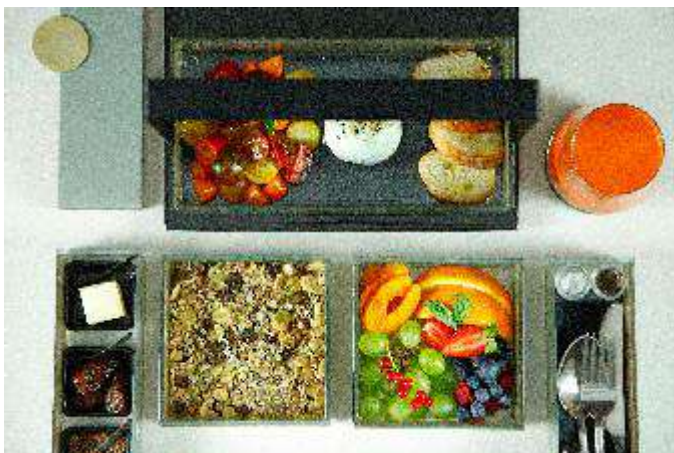

Transparent - Nordic