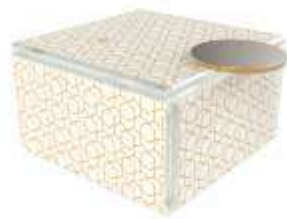

S5-S6-03-RHZ422021