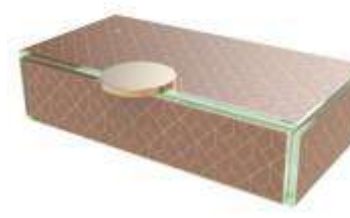

S5-S6-04-DMZ026021