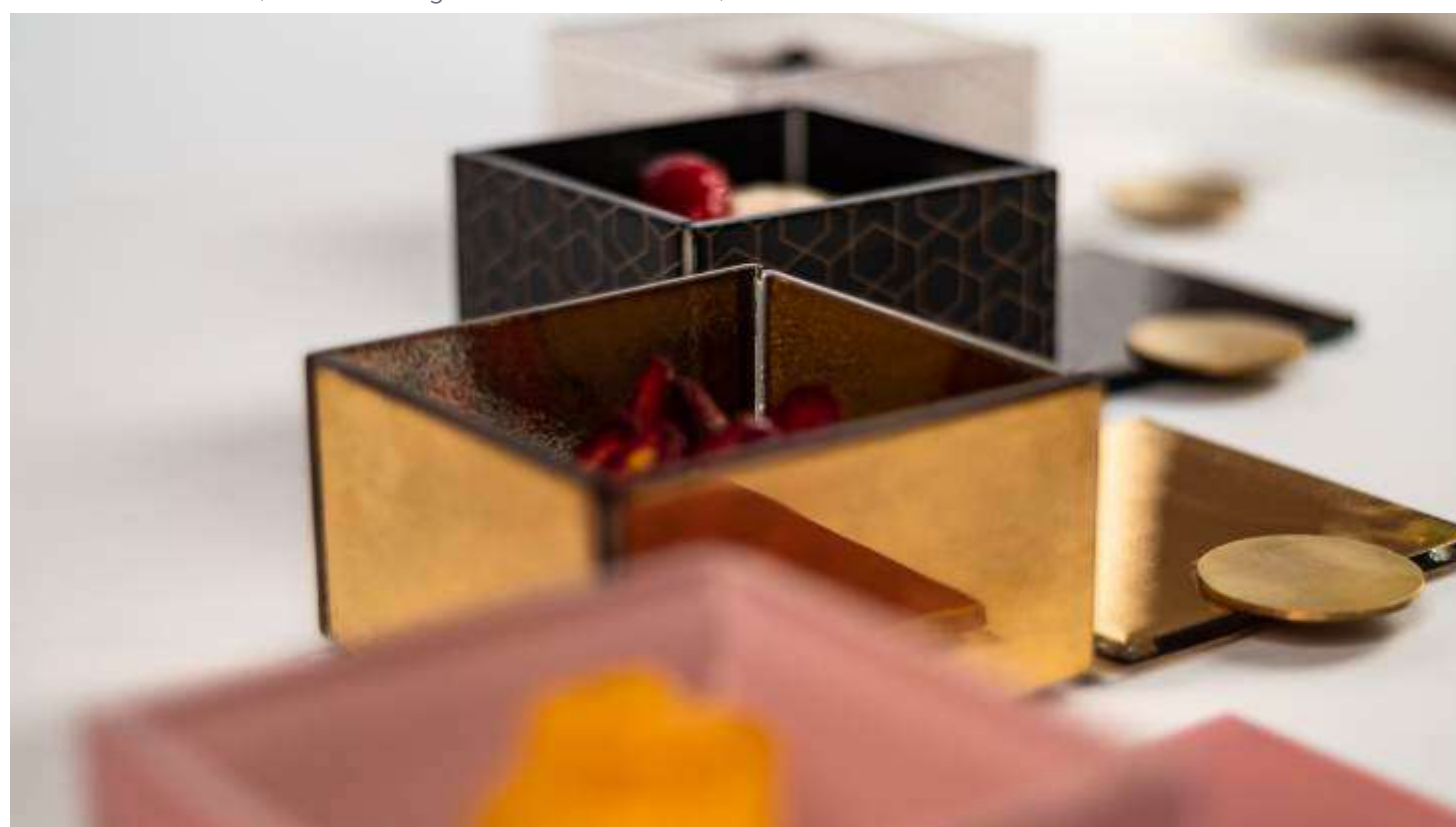

Code: S5-S6-03-SR21, Small Square Bento Dinner Plate in 4 colors

In-Room *Fine Dining*

In contrast to disposable delivery packaging made of plastic or cardboard, the Bento Dinner Plate *infuses "Fine Dining" into "In-Room Dining"*. It will not disappoint guests who expect both Luxury and Safety.

Compared to traditional room service metal covers which are associated with "old style" hospitality service, the Bento Dinner Plate is etiquette in 5-star quality infused with modern sensitivity. A truly modern "service under the bell" experience.

A Foodstagrammable "lunch box" presentation of In-Room Dining will surprise post-Covid age "Explorers". They will "See and Feel Safety". They will post it on Social. They will encourage others and will help boost travel.

The Bento Dinner Plate: A new canvas for new plating trends. A new vision of the covered dinner plate.