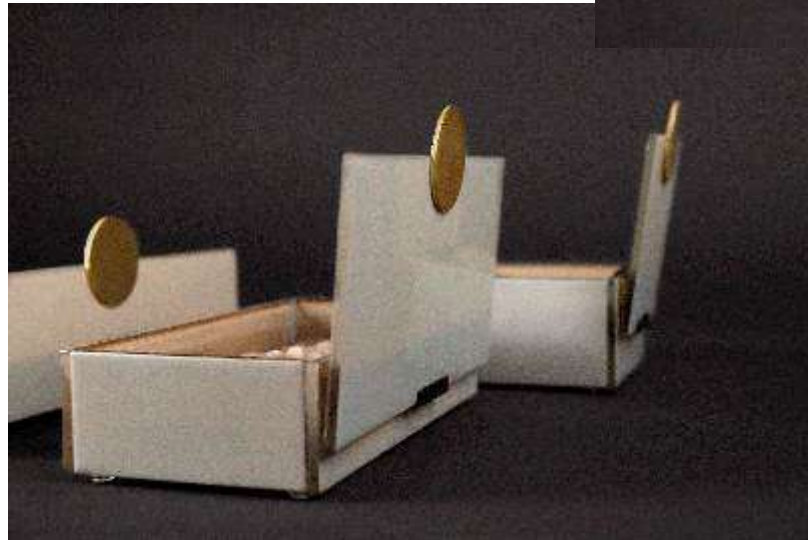

Tabletop Accessories

Bento Dinner Plates Cover Holders

Dimensions: 4.5x1.6cm/1.8x0.6inch, Weight: 21gr/0.05lbs

Use the cover holder to safely place and hold the lid of the bento dinner plates for a lux and safe presentation. It comes in a set of 6pcs. Code: SC-18-13