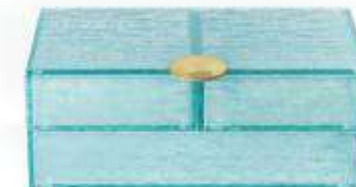

2 Tiers
1 Rectangular
2 Square
1 Rectangular cover