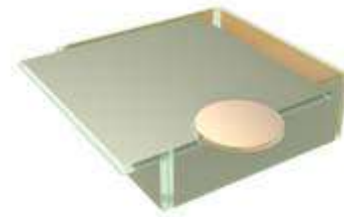

S5-S6-01-SS02910450