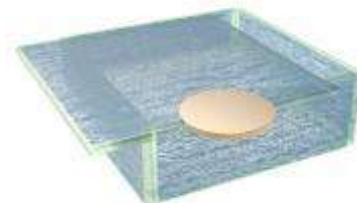

S5-S6-01-CR123