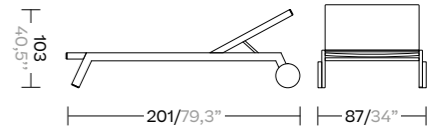

KS5706300

Centre Table 160x94 and 120x120

Centre table 160x94  
KS4210600

Centre table 120x120  
KS4210700

Deckchair with Small Wheels & with Wheels

With small wheels  
KS4210800

With wheels  
KS4210900

Side table

97x35x20  
38,2"x13,8"x7,9"

Back table

75x35x20  
29,5"x13,8"x7,9"

Corner table

97x97x20  
38,1"x38,1"x7,8"

Teak Legs (L/XL Version)

Concrete Legs (L Version)

Low Legs (Only XL & Daybeds)