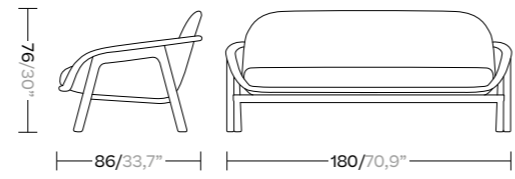

97x35x20  
38,2"x13,8"x7,9"

Back table

75x35x20  
29,5"x13,8"x7,9"

Corner table

97x97x20  
38,1"x38,1"x7,8"

Teak Legs (L/XL Version)

Concrete Legs (L Version)

Low Legs (Only XL & Daybeds)

Teak  
KS2800400

Club armchair

Aluminium  
KS2800500

Teak  
KS2800600

Dining Armchair

KS1500100

H 82 / 33,2"

W 62 / 24,6" W 62 / 24,6"

2 Seater Sofa

KS1500200

H 76 / 30"

W 86 / 33,7" L 180 / 70,9"

3 Seater Sofa

KS1500300

H 76 / 30"

W 86 / 33,7" L 237 / 93,4"

Centre Table

KS1500400

H 35 / 13,7"

W 75 / 29,5" D 135 / 53,14"

Side Table ø39

KS1500600

H 42,5 / 16,7"

W 39 / 15,2" D 39 / 15,2"