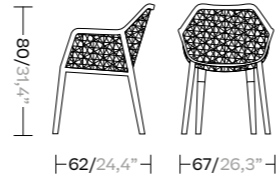

Club Armchair Rope & Parallel

KS7L00300

2-Seater Sofa Rope & Parallel

KS7L00500

3-Seater Rope & Parallel

KS7L00700

Daybed Rope & Parallel

KS7L00900

Centre Table

KS7002400

Dining Table Extendable 8-12 Guests

KS7002500

Dining Armchair

Aluminum legs  
KS6500100

Teak legs  
KS6500200

Club Chair & Footstool