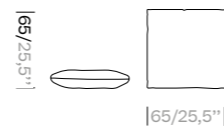

Centre Table 160x94 and 120x120

Centre table 160x94
KS4210600

Centre table 120x120
KS4210700