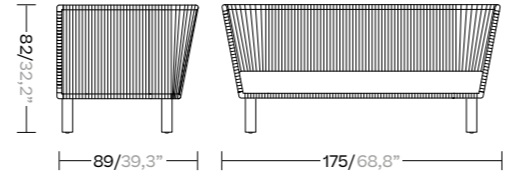

$\varnothing 48$   
KS1702000

$\varnothing 60$   
KS1702100

Dining Table  $\varnothing 180$   $\varnothing 135$   $\varnothing 90$

Low Dining Table  
KS1701900

Dining Table  
KS1701800

$\varnothing 135$   
KS1701600

Club Armchair Bela Rope

Aluminium legs  
KS7000300

Teak legs  
KS7000300

2 Seater Sofa Bela Rope

Aluminium legs  
KS7001200

Teak legs  
KS7001200

3-Seater Sofa Bela Rope

Aluminium legs  
KS7001400