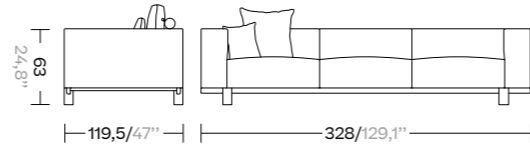

Chaise Lounge

KS4211100