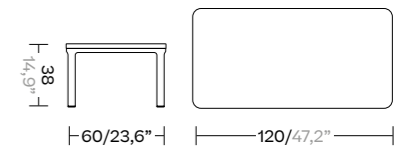

Side Table 50x50

KS1101100