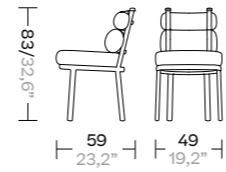

Club Chair

KS2300200