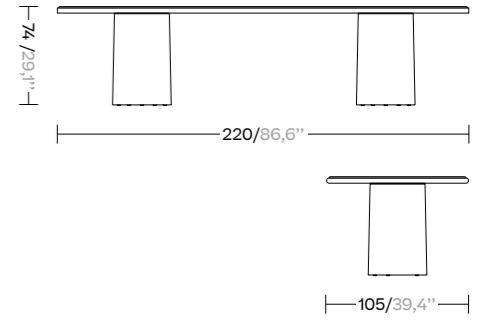

Low Side Table

KS7400900

High Side Table

KS7401000

Dining Tables

2 sizes

220x100: KS7401500  
290x100: KS7401600

Side Table