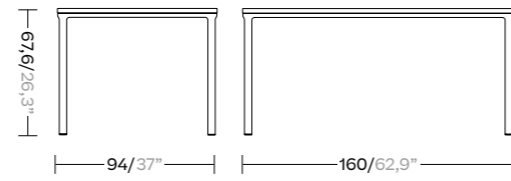

Low Dining Armchair

KS1100500

Low Dining Table 220x94 / 8 guests

KS1100400

Low Dining Table 160x94 / 6 guests

KS1100300

Low Dining Table 94x94

KS1100200