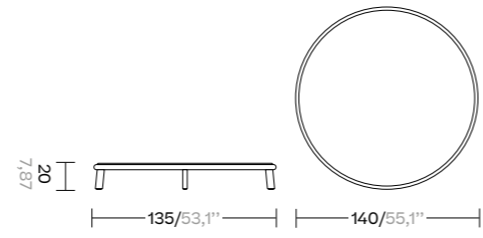

Simple standard sizes cm/inch

4x4 Simple Pavilion

6x4 Simple Pavilion

6x6 Simple Pavilion

Double standard sizes

8x4 Double Pavilion

8x6 Double Pavilion

12x4 Double Pavilion

Folding Dining Armchair

KS7400100

Stackable Dining Armchair

KS7400200

Centre Table ø90

KS7401200

Centre Table ø135

KS7401300

Low Side Table

KS7400900

High Side Table

KS7401000

Dining Tables

2 sizes

220x100: KS7401500  
290x100: KS7401600

Side Table