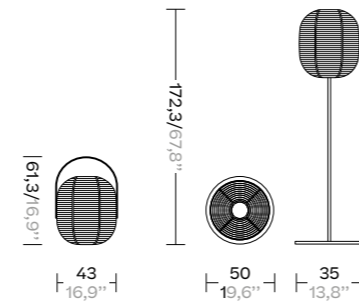

Dots Outdoor Floor Lamp & LED Aluminium Planter light

KS5700600
KS5700500