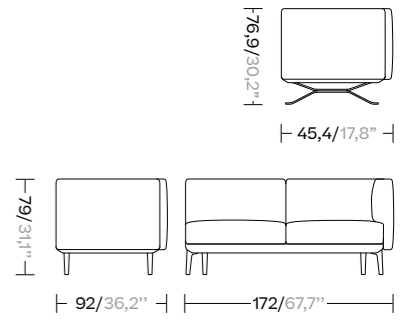

Bench

1-Seater  
KS2500800

2-Seater  
KS2500900

3-Seater  
KS2501000

2 Seater Right & Left Corner Connection

Right corner  
KS2501200

Left corner  
KS2501500

2 Seater Right & Left Corner Connection-Open

Dining Table ø135  
& Dining Table ø80

ø135  
KS2300500

ø80  
KS2300400

Centre Table ø135 and ø90

ø135  
KS2300700

ø90  
KS2300600

Side Tables ø48 and ø60

ø48  
KS2300800