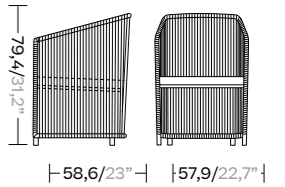

Teak legs  
KS7002000

Bar Stool Bela Rope & Counter Height Bar Stool

Bar stool  
KS7002600

Counter height Bar stool  
KS7002800

Deckchair Module

KS7000700

Deckchair Stool Module

Aluminium legs  
KS7000600  
Teak legs  
KS7000600

Daybed

Aluminium legs  
KS7002200  
Teak legs  
KS7002200

Club Swing Rope Set

KS7000800

2 Seater Swing Rope Set

KS7000900

Dining Armchair

KS7L00100