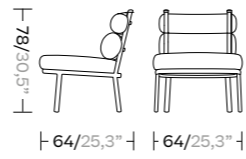

Bench

1-Seater  
KS2500800

2-Seater  
KS2500900

3-Seater  
KS2501000

2 Seater Right & Left Corner Connection

Right corner  
KS2501200

Left corner  
KS2501500

2 Seater Right & Left Corner Connection-Open

Right  
KS2501300

Left  
KS2501600

Dining Chair

KS2300100

Club Chair

KS2300200

Bar Stool

KS2300300

Dining Table ø135  
& Dining Table ø80

ø135  
KS2300500

ø80  
KS2300400

Centre Table ø135 and ø90

ø135  
KS2300700

ø90  
KS2300600

Side Tables ø48 and ø60

ø48  
KS2300800