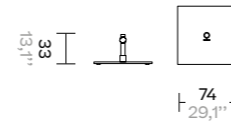

S Parasol

KS5705800

S Meteo Parasol Steel Flat Base (No wheels)

KS5706000

L Meteo Parasol

KS5702700

L Meteo Telescopic Steel Flat Base (With wheels)  
L Meteo Telescopic Concrete Base (With wheel)

L Meteo Telescopic Steel Flat Base  
KS5706200  
L Meteo Telescopic Concrete Base  
KS5706300