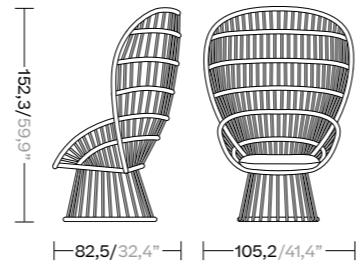

Simple standard sizes cm/inch

4x4 Simple Pavilion

6x4 Simple Pavilion

6x6 Simple Pavilion

Double standard sizes

8x4 Double Pavilion

8x6 Double Pavilion

12x4 Double Pavilion

Centre Table

KS1500400

H 35 / 13,7"

W 75 / 29,5" D 135 / 53,14"

Side Table ø39

KS1500600

H 42,5 / 16,7"

W 39 / 15,2" D 39 / 15,2"

Patina Maldives Hotel

Dining Armchair

Wood legs  
KS2700200  
Aluminum legs  
KS2700100

Stackable Dining Armchair

KS2700400

Club Armchair

Wood legs  
KS2700600  
Aluminum legs  
KS2700500

2 Seater Sofa

KS2701100

Centre Table ø135 and ø80

ø135  
KS2701200

ø180  
KS2701300

Dining Table ø135 and ø180

ø135  
KS2701400

ø180  
KS2701500

Oval dining table 280x110