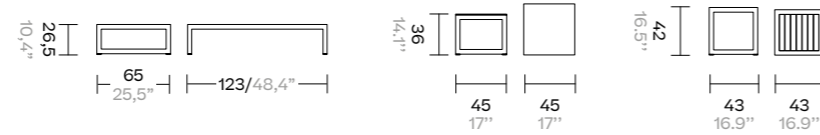

12 guests  
KS9402600

Extendable Tables

6-10 guests  
KS9402700

8-12 guests  
KS9402800

Center Tables

Centre Table  
KS9402900

Aluminium Side Table  
KS9402300

Teak Side Table  
KS9402400