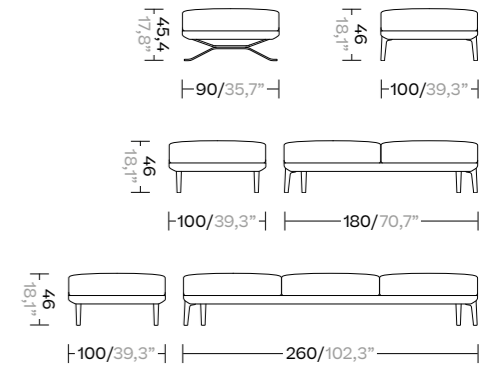

KS2500200

3-Seater Sofa

KS2500300

4-Seater Sofa

KS2500400

Right & Left Daybed

Right  
KS2500500

Left  
KS2500600

Bench

1-Seater  
KS2500800

2-Seater  
KS2500900

3-Seater  
KS2501000

2 Seater Right & Left Corner Connection

Right corner  
KS2501200

Left corner  
KS2501500

2 Seater Right & Left Corner Connection-Open