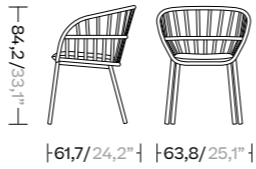

2 Seater Sofa

KS1500200

H 76 / 30"

W 86 / 33,7" L 180 / 70,9"

3 Seater Sofa

KS1500300

H 76 / 30"

W 86 / 33,7" L 237 / 93,4"

Centre Table

KS1500400

H 35 / 13,7"

W 75 / 29,5" D 135 / 53,14"

Side Table ø39

KS1500600

H 42,5 / 16,7"

W 39 / 15,2" D 39 / 15,2"

Patina Maldives Hotel

Dining Armchair

Wood legs  
KS2700200  
Aluminum legs  
KS2700100

Stackable Dining Armchair

KS2700400

Club Armchair

Wood legs  
KS2700600  
Aluminum legs  
KS2700500

2 Seater Sofa

KS2700700

3 Seater Sofa

KS2700800

Pouf ø135

KS2700900

Pouf ø180

KS2701000

Side Table ø48