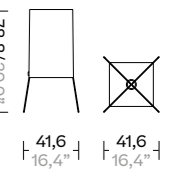

Fila Lamp S

KS5701400