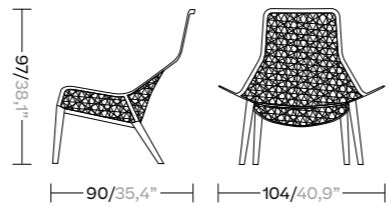

Egg Swing

KS6500900