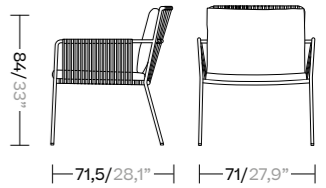

12 guests  
KS9402600

Extendable Tables

6-10 guests  
KS9402700

8-12 guests  
KS9402800

Center Tables

Centre Table  
KS9402900

Aluminium Side Table  
KS9402300

Teak Side Table  
KS9402400

Dining Armchair & Lite Dining Armchair

Dining  
KS6800100

Lite  
KS6800200

Club Armchair & Lite Club Armchair

Club  
KS6800900

Lite  
KS6801000

Dining Table

KS6800500

Bar Table

KS6800600

Dining Armchair

KS1300100

Dining Table 220x94

KS1300600

Dining Table 160x94

KS1300500