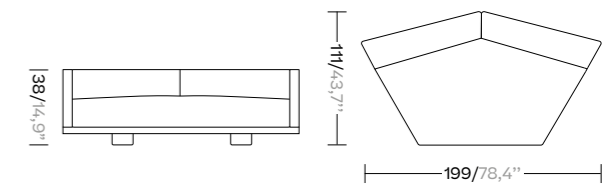

4 Seater Left Corner Open & Right Corner Open

Right  
KS420XX...  
KS421XX...

Left  
KS420XX...  
KS422XX...

Bench 4 Seater

KS421XX...  
KS422XX...

Corner

42540000TB  
425400R0TB  
4254087GTB  
4254089GTB

2 Seater Sofa XL