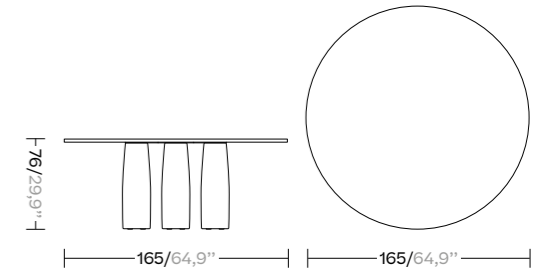

Low Side Table

KS7400900

High Side Table

KS7401000

Dining Tables

2 sizes

220x100: KS7401500  
290x100: KS7401600

Side Table

KS7401100

Colonnato

Table Square Teak 140x140

KSA100400: 4 Teak legs  
KSA100100: 5 Teak legs

Dining Table Teak ø165

KSA100600: 4 Teak legs  
KSA100300: 5 Teak legs

Dining Table Teak 280x140

KSA100500: 6 Teak legs  
KSA100200: 8 Teak legs