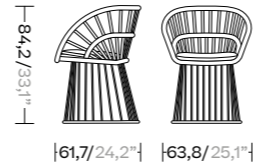

Stackable Dining Armchair

KS2700400