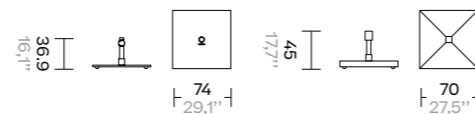

S Parasol

KS5705800

S Meteo Parasol Steel Flat Base (No wheels)

KS5706000

L Meteo Parasol

KS5702700

L Meteo Telescopic Steel Flat Base (With wheels)  
L Meteo Telescopic Concrete Base (With wheel)

L Meteo Telescopic Steel Flat Base  
KS5706200  
L Meteo Telescopic Concrete Base  
KS5706300