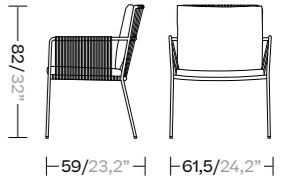

12 guests  
KS9402600

Extendable Tables

6-10 guests  
KS9402700

8-12 guests  
KS9402800

Center Tables

Centre Table  
KS9402900

Aluminium Side Table  
KS9402300

Teak Side Table  
KS9402400

Dining Armchair & Lite Dining Armchair

Dining  
KS6800100

Lite  
KS6800200

Club Armchair & Lite Club Armchair

Club  
KS6800900

Lite  
KS6801000

Dining Table

KS6800500