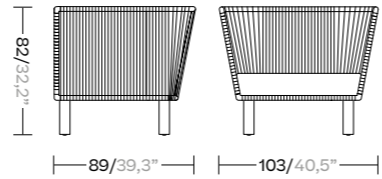

2 Seater Sofa Bela Rope

Aluminium legs
KS7001200

Teak legs
KS7001200