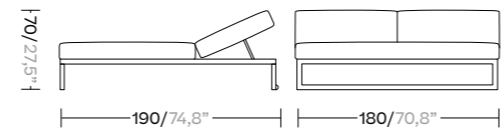

Deckchair

KS9401800