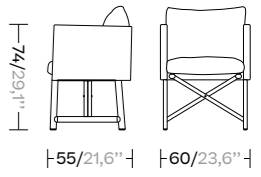

Stackable Dining Armchair

KS7400200