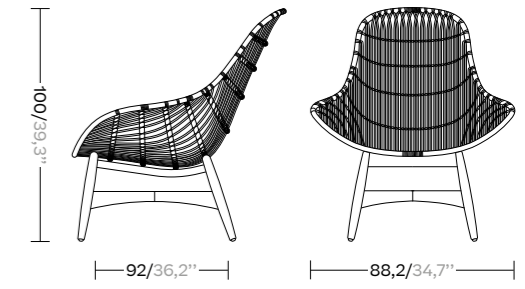

Dining Table Square Base

KS7700300

Club Armchair

KS6700100

2 Seater Sofa

KS42XX...  
KS421XX...

2 Seater Left Corner & Right Corner

Right  
KS420XX...  
KS421XX...

Left  
KS420XX...  
KS421XX...

2 Seater Left Corner Open & Right Corner Open

Right  
KS420XX...  
KS421XX...

Left  
KS420XX...  
KS421XX...

2 Seater Center Corner

KS420XX...  
KS421XX...

Bench 2 Seater

KS420XX...  
KS422XX...