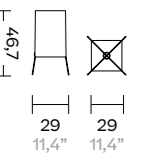

S Parasol

KS5705800

S Meteo Parasol Steel Flat Base (No wheels)

KS5706000

L Meteo Parasol

KS5702700

L Meteo Telescopic Steel Flat Base (With wheels)  
L Meteo Telescopic Concrete Base (With wheel)

L Meteo Telescopic Steel Flat Base  
KS5706200  
L Meteo Telescopic Concrete Base  
KS5706300