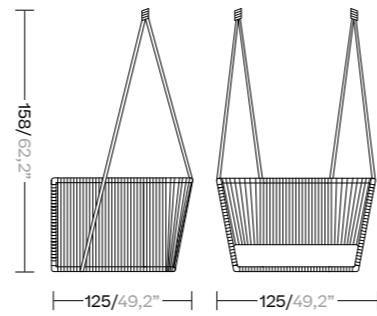

2 Seater Swing Rope Set

KS7000900