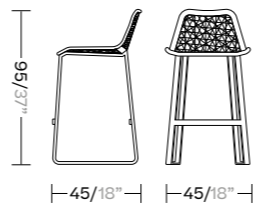

Aluminum legs  
KS6500300

Teak legs  
KS650400

Egg Swing

KS6500900

Barstool

KS6500800

Club Armchair

KS1100600