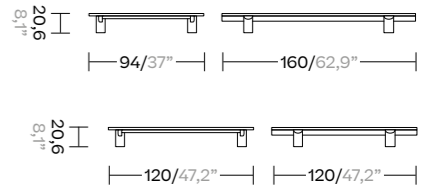

KS5706300

Centre Table 160x94 and 120x120

Centre table 160x94  
KS4210600

Centre table 120x120  
KS4210700

Deckchair with Small Wheels & with Wheels

With small wheels  
KS4210800

With wheels  
KS4210900

Side table

97x35x20  
38,2"x13,8"x7,9"

Back table

75x35x20  
29,5"x13,8"x7,9"

Corner table

97x97x20  
38,1"x38,1"x7,8"

Teak Legs (L/XL Version)

Concrete Legs (L Version)

Low Legs (Only XL & Daybeds)