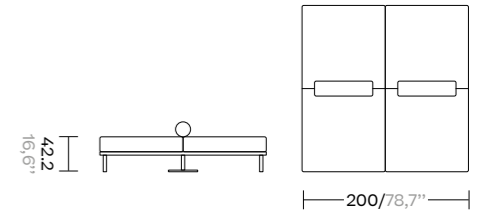

Steel Centre Table Base Parasol