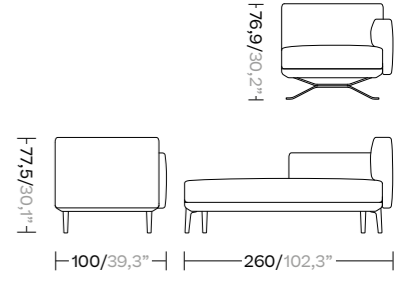

KS2500200

3-Seater Sofa

KS2500300

4-Seater Sofa

KS2500400

Right & Left Daybed

Right  
KS2500500

Left  
KS2500600

Bench

1-Seater  
KS2500800

2-Seater  
KS2500900

3-Seater  
KS2501000

2 Seater Right & Left Corner Connection

Right corner  
KS2501200

Left corner  
KS2501500

2 Seater Right & Left Corner Connection-Open