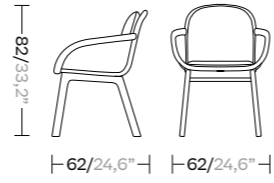

97x35x20  
38,2"x13,8"x7,9"

Back table

75x35x20  
29,5"x13,8"x7,9"

Corner table

97x97x20  
38,1"x38,1"x7,8"

Teak Legs (L/XL Version)

Concrete Legs (L Version)

Low Legs (Only XL & Daybeds)

Teak  
KS2800400

Club armchair

Aluminium  
KS2800500

Teak  
KS2800600

Dining Armchair

KS1500100

H 82 / 33,2"

W 62 / 24,6" W 62 / 24,6"

2 Seater Sofa

KS1500200

H 76 / 30"

W 86 / 33,7" L 180 / 70,9"

3 Seater Sofa

KS1500300

H 76 / 30"

W 86 / 33,7" L 237 / 93,4"

Centre Table

KS1500400

H 35 / 13,7"

W 75 / 29,5" D 135 / 53,14"

Side Table ø39

KS1500600

H 42,5 / 16,7"

W 39 / 15,2" D 39 / 15,2"