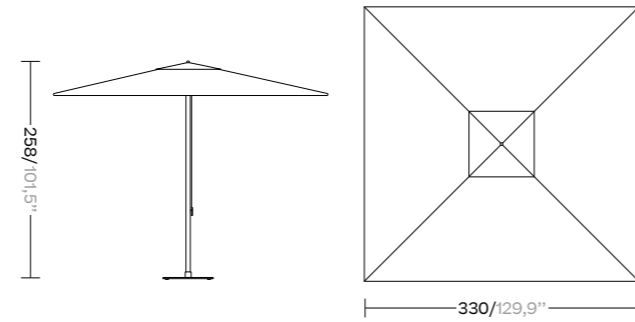

S Parasol

KS5705800

S Meteo Parasol Steel Flat Base (No wheels)

KS5706000

L Meteo Parasol

KS5702700

L Meteo Telescopic Steel Flat Base (With wheels)  
L Meteo Telescopic Concrete Base (With wheel)

L Meteo Telescopic Steel Flat Base  
KS5706200  
L Meteo Telescopic Concrete Base  
KS5706300