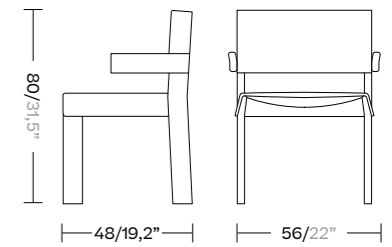

Club armchair

Aluminium
KS2800500

Teak
KS2800600