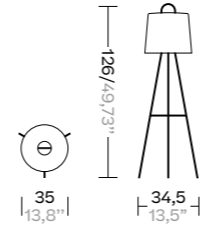

Mia Table Lamp Manganese S & L

KS5700900