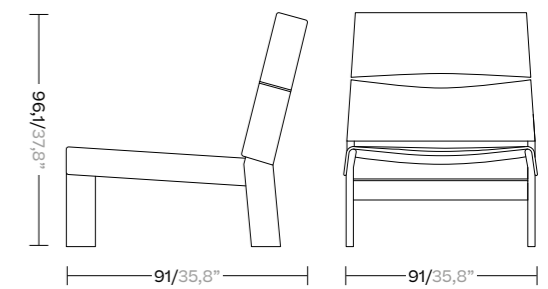

KS5706300

Centre Table 160x94 and 120x120

Centre table 160x94  
KS4210600

Centre table 120x120  
KS4210700

Deckchair with Small Wheels & with Wheels

With small wheels  
KS4210800

With wheels  
KS4210900

Side table

97x35x20  
38,2"x13,8"x7,9"

Back table

75x35x20  
29,5"x13,8"x7,9"

Corner table

97x97x20  
38,1"x38,1"x7,8"

Teak Legs (L/XL Version)

Concrete Legs (L Version)

Low Legs (Only XL & Daybeds)

Teak  
KS2800400

Club armchair

Aluminium  
KS2800500

Teak  
KS2800600

Dining Armchair

KS1500100

H 82 / 33,2"

W 62 / 24,6" W 62 / 24,6"