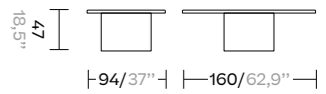

Steel Planter Base Parasol

KS5703100*