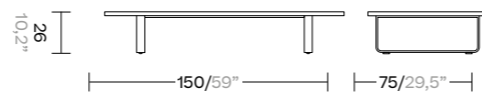

Dining Table Extendable 8-12 Guests

KS7002500