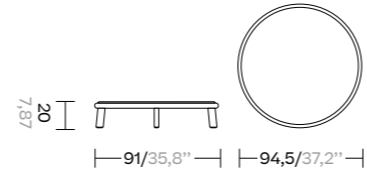

Folding Dining Armchair

KS7400100

Stackable Dining Armchair

KS7400200

Centre Table ø90

KS7401200

Centre Table ø135

KS7401300