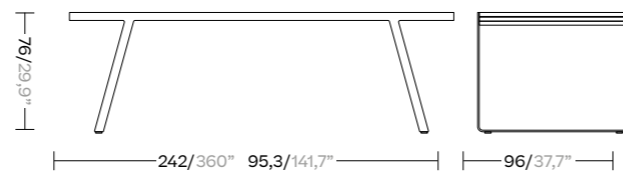

KS7L00900

KS7002400

KS7002500