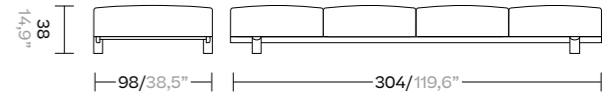

4 Seater Left Corner Open & Right Corner Open

Right  
KS420XX...  
KS421XX...

Left  
KS420XX...  
KS422XX...

Bench 4 Seater

KS421XX...  
KS422XX...

Corner

42540000TB  
425400R0TB  
4254087GTB  
4254089GTB

2 Seater Sofa XL