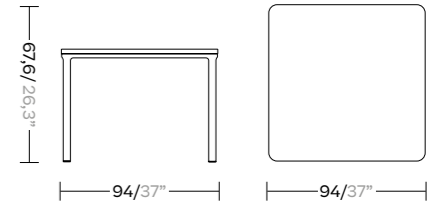

Low Dining Armchair

KS1100500

Low Dining Table 220x94 / 8 guests

KS1100400

Low Dining Table 160x94 / 6 guests

KS1100300

Low Dining Table 94x94

KS1100200