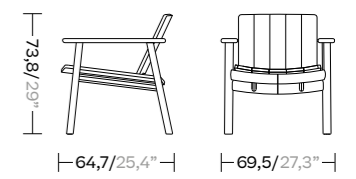

KS2600100

KS2600200

KS2600800

KS2600900

KS2600700

KS2600600

KS2600500

KS2600300