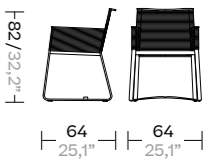

3 Seaters Sofa XL

KS9400900

Left & Right Corner Module

Left  
KS9401000  
Right  
KS9401100

Dining Armchair

KS9400100

Island

KS9401300