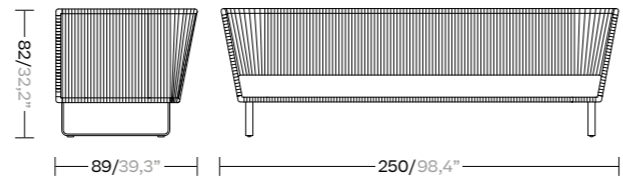

Left and right Corner Module

Left & Aluminium legs
KS7001600

Left & Teak legs
KS7001600

Right & Aluminium legs
KS7001800

Right & Teak legs
KS7001800