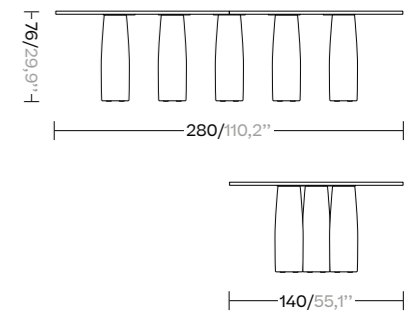

KS7401100

Colonnato

Table Square Teak 140x140

KSA100400: 4 Teak legs  
KSA100100: 5 Teak legs

Dining Table Teak ø165

KSA100600: 4 Teak legs  
KSA100300: 5 Teak legs

Dining Table Teak 280x140

KSA100500: 6 Teak legs  
KSA100200: 8 Teak legs