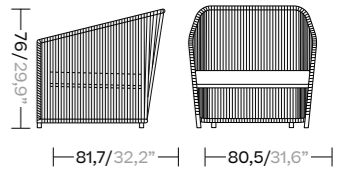

2-Seater Sofa Rope & Parallel

KS7L00500