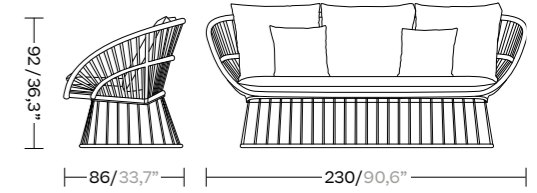

Pouf ø135

KS2700900