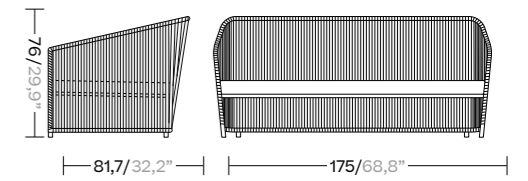

3-Seater Rope & Parallel

KS7L00700