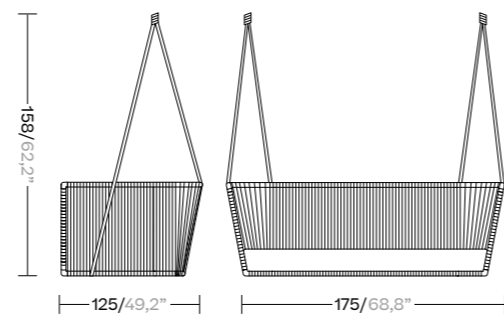

Teak legs  
KS7002000

Bar Stool Bela Rope & Counter Height Bar Stool

Bar stool  
KS7002600

Counter height Bar stool  
KS7002800

Deckchair Module

KS7000700

Deckchair Stool Module

Aluminium legs  
KS7000600  
Teak legs  
KS7000600

Daybed

Aluminium legs  
KS7002200  
Teak legs  
KS7002200

Club Swing Rope Set

KS7000800

2 Seater Swing Rope Set

KS7000900

Dining Armchair

KS7L00100