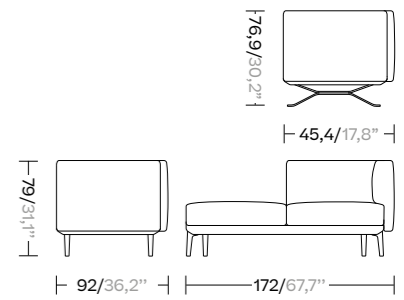

KS2500100

KS2500200

KS2500300

KS2500400

Right
KS2500500

Left
KS2500600

1-Seater
KS2500800

2-Seater
KS2500900

3-Seater
KS2501000

Right corner
KS2501200

Left corner
KS2501500

Right
KS2501300

Left
KS2501600