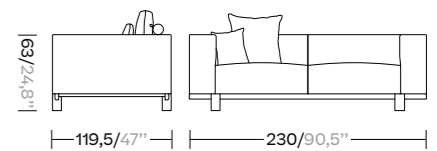

KS420XX...
KS422XX...

KS4211000

KS420XX...
KS421XX...

Right
KS420XX...
KS421XX...

Left
KS420XX...
KS422XX...

Right
KS420XX...
KS421XX...

Left
KS420XX...
KS422XX...

KS421XX...
KS422XX...

42540000TB
425400R0TB
4254087GTB
4254089GTB

KS4201900
KS4202100
KS4223000
KS4223100