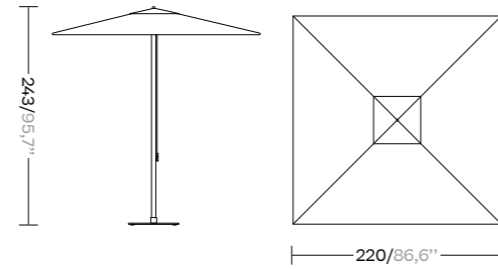

S Parasol

KS5705800

S Meteo Parasol Steel Flat Base (No wheels)

KS5706000

L Meteo Parasol

KS5702700

L Meteo Telescopic Steel Flat Base (With wheels)  
L Meteo Telescopic Concrete Base (With wheel)

L Meteo Telescopic Steel Flat Base  
KS5706200  
L Meteo Telescopic Concrete Base  
KS5706300