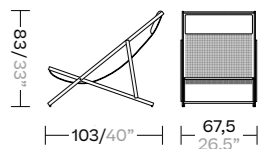

Rocking Chair

KS94003000

2 Seater L

KS9400700

Transat

KS9401700

Single Lounger

KS9401500