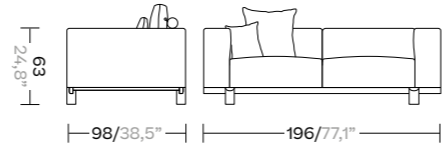

Dining Table Square Base

KS7700300

Club Armchair

KS6700100

2 Seater Sofa

KS42XX...  
KS421XX...

2 Seater Left Corner & Right Corner

Right  
KS420XX...  
KS421XX...

Left  
KS420XX...  
KS421XX...

2 Seater Left Corner Open & Right Corner Open

Right  
KS420XX...  
KS421XX...

Left  
KS420XX...  
KS421XX...

2 Seater Center Corner

KS420XX...  
KS421XX...

Bench 2 Seater

KS420XX...  
KS422XX...