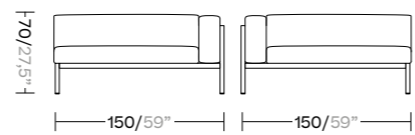

3 Seaters Sofa XL

KS9400900

Left & Right Corner Module

Left  
KS9401000  
Right  
KS9401100

Dining Armchair

KS9400100

Island

KS9401300