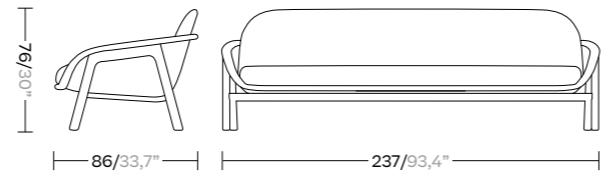

97x35x20  
38,2"x13,8"x7,9"

Back table

75x35x20  
29,5"x13,8"x7,9"

Corner table

97x97x20  
38,1"x38,1"x7,8"

Teak Legs (L/XL Version)

Concrete Legs (L Version)

Low Legs (Only XL & Daybeds)

Teak  
KS2800400

Club armchair

Aluminium  
KS2800500

Teak  
KS2800600

Dining Armchair

KS1500100

H 82 / 33,2"

W 62 / 24,6" W 62 / 24,6"

2 Seater Sofa

KS1500200

H 76 / 30"

W 86 / 33,7" L 180 / 70,9"

3 Seater Sofa

KS1500300

H 76 / 30"

W 86 / 33,7" L 237 / 93,4"

Centre Table

KS1500400

H 35 / 13,7"

W 75 / 29,5" D 135 / 53,14"

Side Table ø39

KS1500600

H 42,5 / 16,7"

W 39 / 15,2" D 39 / 15,2"