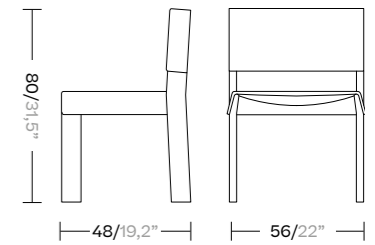

Dining armchairs

Aluminium
KS2800300

Teak
KS2800400