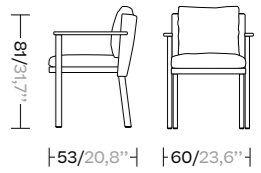

Simple standard sizes cm/inch

4x4 Simple Pavilion

6x4 Simple Pavilion

6x6 Simple Pavilion

Double standard sizes

8x4 Double Pavilion

8x6 Double Pavilion

12x4 Double Pavilion

3 Seaters Sofa

KS7400500

Seater Left or Right Corner module connection

KS7400600/KS7401900

Seater Center Module

KS7400800

Club Armchair

KS7400300

Folding Dining Armchair

KS7400100

Stackable Dining Armchair

KS7400200

Centre Table ø90

KS7401200

Centre Table ø135

KS7401300