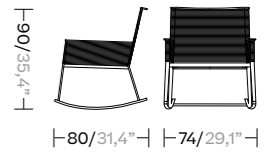

2 Seater L

KS9400700