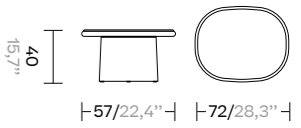

KS7401200

KS7401300

KS7400900

KS7401000

2 sizes

220x100: KS7401500
290x100: KS7401600

KS7401100