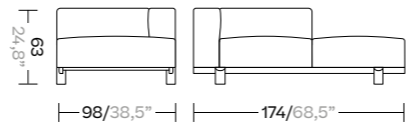

Dining Table Square Base

KS7700300

Club Armchair

KS6700100

2 Seater Sofa

KS42XX...  
KS421XX...

2 Seater Left Corner & Right Corner

Right  
KS420XX...  
KS421XX...

Left  
KS420XX...  
KS421XX...

2 Seater Left Corner Open & Right Corner Open

Right  
KS420XX...  
KS421XX...

Left  
KS420XX...  
KS421XX...

2 Seater Center Corner

KS420XX...  
KS421XX...

Bench 2 Seater

KS420XX...  
KS422XX...