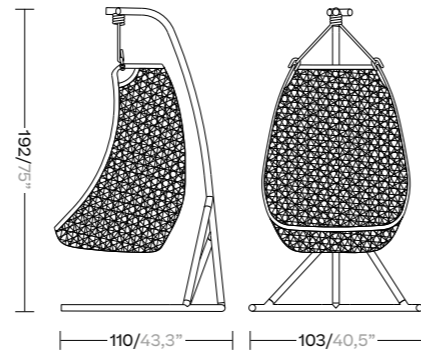

Club Armchair Rope & Parallel

KS7L00300

2-Seater Sofa Rope & Parallel

KS7L00500

3-Seater Rope & Parallel

KS7L00700

Daybed Rope & Parallel

KS7L00900

Centre Table

KS7002400

Dining Table Extendable 8-12 Guests

KS7002500

Dining Armchair

Aluminum legs  
KS6500100

Teak legs  
KS6500200

Club Chair & Footstool

Aluminum legs  
KS6500300

Teak legs  
KS650400

Egg Swing

KS6500900

Barstool

KS6500800

Club Armchair

KS1100600