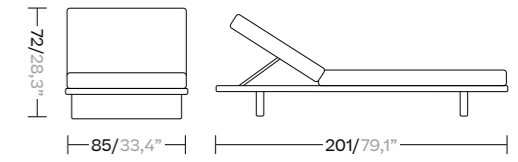

Two Places Deck Chair

KS1700600