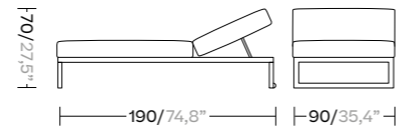

Rocking Chair

KS94003000

2 Seater L

KS9400700

Transat

KS9401700

Single Lounger

KS9401500