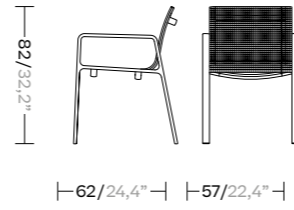

2 Seater Sofa

KS1100700

3 Seater Sofa

KS1100800

Deckchair

KS1101500

Dining Armchair

KS1100100

Low Dining Armchair

KS1100500

Low Dining Table 220x94 / 8 guests

KS1100400

Low Dining Table 160x94 / 6 guests

KS1100300

Low Dining Table 94x94

KS1100200