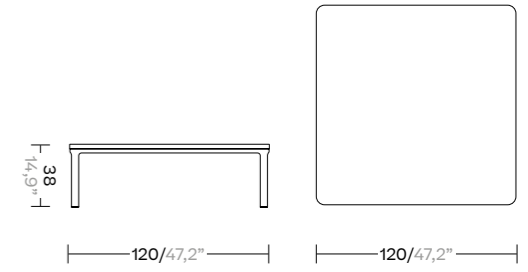

Centre Table 120x60

KS1101000