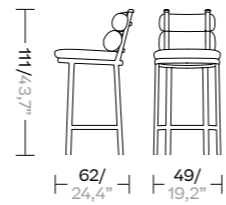

Bench

1-Seater  
KS2500800

2-Seater  
KS2500900

3-Seater  
KS2501000

2 Seater Right & Left Corner Connection

Right corner  
KS2501200

Left corner  
KS2501500

2 Seater Right & Left Corner Connection-Open

Dining Table ø135  
& Dining Table ø80

ø135  
KS2300500

ø80  
KS2300400

Centre Table ø135 and ø90

ø135  
KS2300700

ø90  
KS2300600

Side Tables ø48 and ø60

ø48  
KS2300800