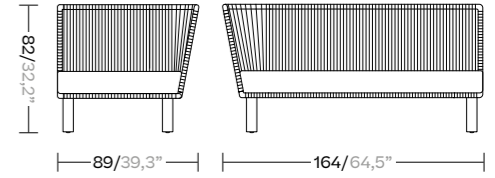

Central Module Bela Rope

Aluminium legs
KS7002000

Teak legs
KS7002000