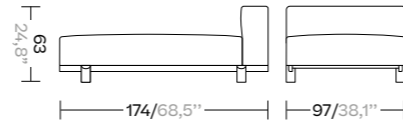

Double Chaise Lounge

KS4211200