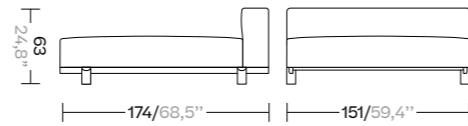

Light cushion

KS5706300