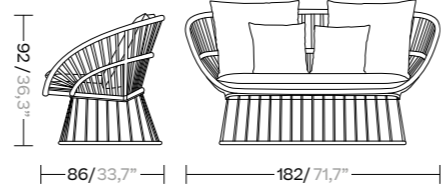

3 Seater Sofa

KS2700800