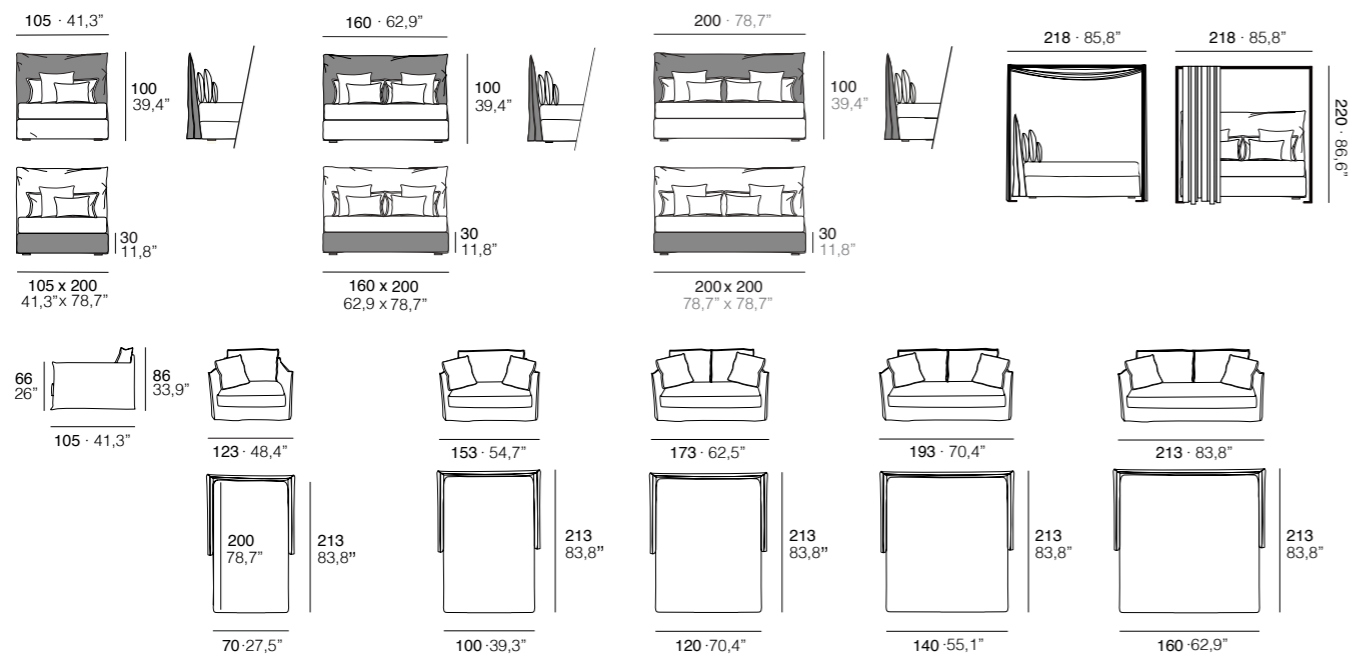

Dosel

ES · Hierro laminado en frío pintado al epoxi anticorrosivo.

Nicolay Sofá - Cama

ES · Estructura de madera maciza recubierta de poliéter. Mecanismo metálico, antioxidante y acabado con resina epoxi. Somier metálico de malla electro soldada unido con muelles al mecanismo y cinchas elásticas en el asiento. Los brazos, el frente y el contra son desmontables. Asiento de poliéter de 30Kg/m3 recubierto con fibra hueca siliconada. Respaldo de fibra hueca siliconada. Brazos y cojines desenfundables.

Calm

By Grassoler

Nicolay Headboard - Bed base

EN · 40 kg/m3. Polyether (cfc free) covered by acrylic padding. Completely removable cover.

Nicolay Box spring bed

ES · Double metal structure bed frame with anticorrosive finish. Reinforcement system with 8 horizontal metal stringers. Natural wood legs. 3D fabric in central area to breath and prevention against germs.

Bed canopy

EN · Cold rolled iron, epoxy painted, anticorrosive.

Nicolay Sleeper - Sofa

EN · Solid wood frame, covered by polyether. Antioxidant metal mechanism, with epoxy resin finishing. Mattress base with electric weld metal mesh, attached to the mechanism with springs, and elastic straps under the seat. Removable arms, backrest and front board. Seat in 30 Kg/m3 polyether, covered in 100% microfiber. Back in 100% microfiber. Arms and cushions with removable cover.

96 GRASSOLER

Notas Notes

Este producto está certificado por el FSC®

La certificación FSC® garantiza que estos productos están impresos en materiales provenientes de bosques donde se respetan estrictos estándares medioambientales, sociales y económicos.