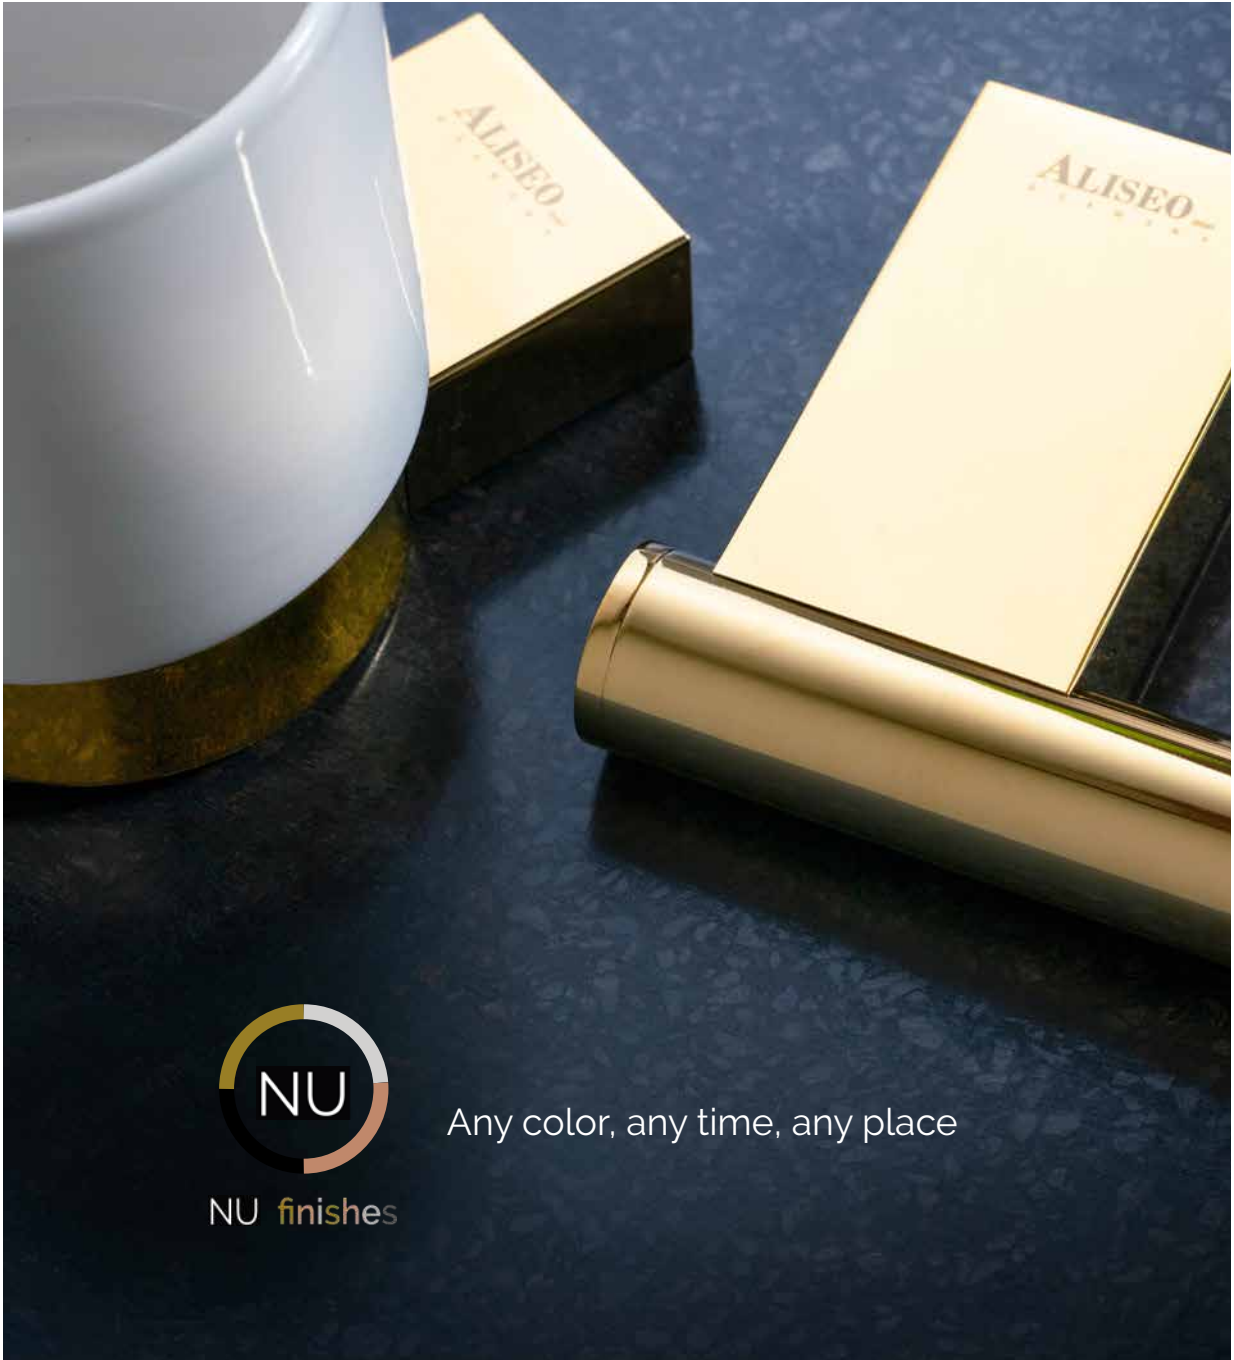

NU finishes

Any color, any time, any place