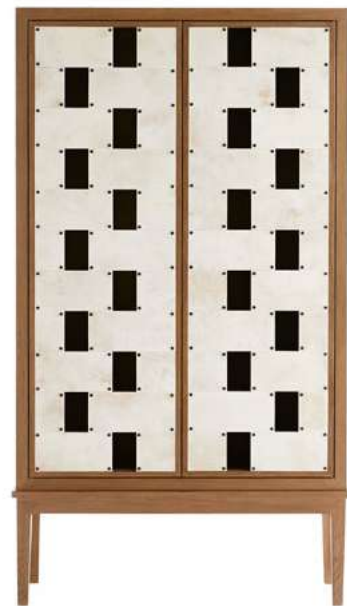

H:68" X DIA:23"
 H:173CM X DIA:58CM

FURNITURE

CABINETS	132
SHELVING	138
CONSOLES	142
DESKS	146
COCKTAIL/COFFEE TABLES	150
SIDE/ACCENT/END TABLES	160
DINING/ENTRY/PUB TABLES	178
SEATING	182

5120
KIANNA CREDENZA 
OYSTER
OAK VENEER, OFF-WHITE LAQUER DOORS, BRONZE HARDWARE
H:34.5" X W:78" X D:21.5"
H:88CM X W:198CM X D:55CM

5688
MANHATTAN BAR CABINET 
TOFFEE BURL
CAMELINA VENEER, VINTAGE BRASS HARDWARE
H:52" X W:37" X D:18"
H:132CM X W:94CM X D:46CM

2024
LANETTE CABINET
 EBONY
 OAK FRAME, IVORY LEATHER PANELED DOORS
 H:38" X W:51.5" X D:18"
 H:97CM X W:131CM X D:46CM