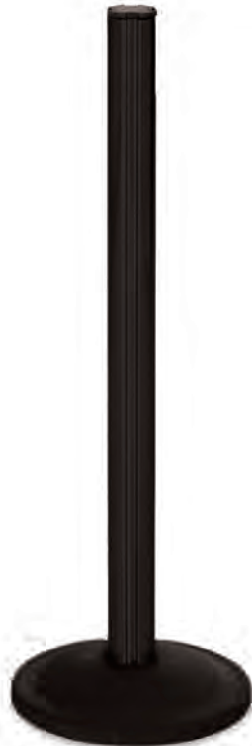

PRESTIGE SERIES

★ **Model 2705**
Chrome plated finish
7' integrated Beltrac
14" weighted base

	Height
in:	40
cm:	102

★ **Model 2704**
Textured black finish
7' integrated Beltrac
14" weighted base

	Height
in:	40
cm:	102

★ **Model 2706**
Gold anodized finish
7' integrated Beltrac
14" weighted base

	Height
in:	40
cm:	102

Model 2799
Stanchion transport cart
Steel superstructure
Heavy duty non-marking wheels

	Length	Width	Height
in:	50	25	57
cm:	127	64	145

Sign Frames

Sign Frames available in gold, chrome, satin aluminum or black matte

*Model 2761 for Drum top, classic