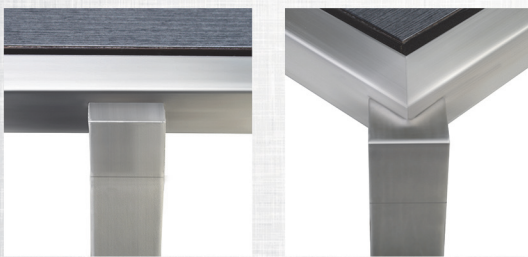

ECO FlexTables

Versatile • Eco-Friendly • Lightweight • Stylish

make an impression

- Made in the USA
- Eliminates the need for expensive table skirting
- Lighter than comparable tables and eco-friendly
- Folding leg-frames provide for fast setup and compact storage
- Multiple top shapes, heights, and finishes
- Available in brushed stainless steel or textured black paint

Shape Options

Round Square Rectangle

Height Options

24" 30" 36" 42" 48"

Frame Mount Options

Side Mount Corner Mount

Frame Color Options

Brushed Stainless Steel Textured Black Paint

Transport Cart

Lighted Cocktail Tables

Outdoor Tables

ECOFLEX MODEL LEGEND

Side Mount

Corner Mount

Side Mount (LED Top)

Models

The Forbes EcoFlex Lam Series reversible tops are engineered and constructed to be 33% lighter than competitive products while utilizing up to 60% recycled content.

ECO Flex Lam Series

The Forbes exclusive engineered Trend Glass/Stone surface is NSF approved, heat resistant to 650° and made with as much as 72% post recycled materials.