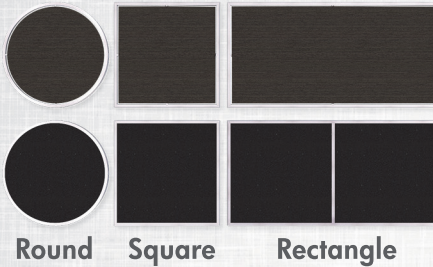

ECO FlexTables

Versatile • Eco-Friendly • Lightweight • Stylish

make an impression

- Made in the USA
- Eliminates the need for expensive table skirting
- Lighter than comparable tables and eco-friendly
- Folding leg-frames provide for fast setup and compact storage
- Multiple top shapes, heights, and finishes
- Available in brushed stainless steel or textured black paint

Shape Options

Round Square Rectangle

Height Options

24" 30" 36" 42" 48"

Frame Mount Options

Side Mount Corner Mount

Frame Color Options

Brushed Stainless Steel Textured Black Paint