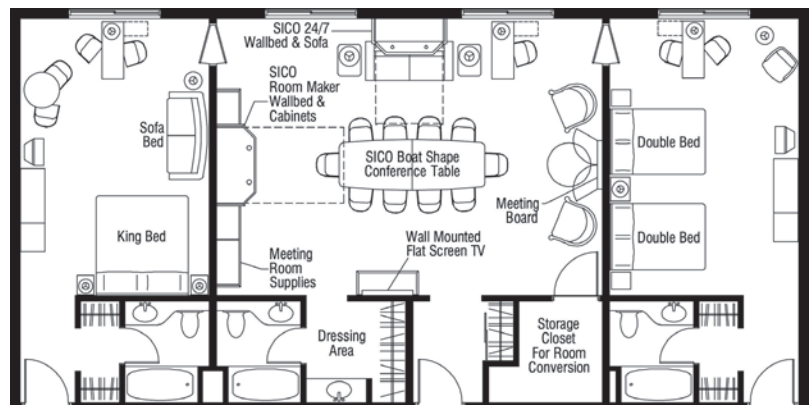

Timeshare

SICO Suite

Choice #1: THE ROOM MAKERS®

- The comfort of a real box spring and standard sized mattress.
- Design can accommodate all standard bed sizes, including king.
- Best choice for heavier face panels and mattress weights.
- May be floor or wall mounted.
- Pillows can be left on the bed when folded.
- 5-year warranty on frame and mechanism.

Padboard is ½" (1.3cm) foam on ½" (1.3cm) A-C plywood slanted for reading in bed (like a prop-up pillow). Pillow Storage: Padboard automatically folds over pillows when bed is closed.

SICO's Box spring & premier mattress offer sleeping comfort of a conventional bed. Bedding is custom made to SICO's exacting specifications by Restonic.

Headboard is ¾" (2cm) Particle board with a 24oz. Naugahyde vinyl covering - available in six standard colors.

Rubber corner "Bumpers." Chrome or Brass Sleeves.

Leg Support
Doubles as handles to pull bed down and as leg support.